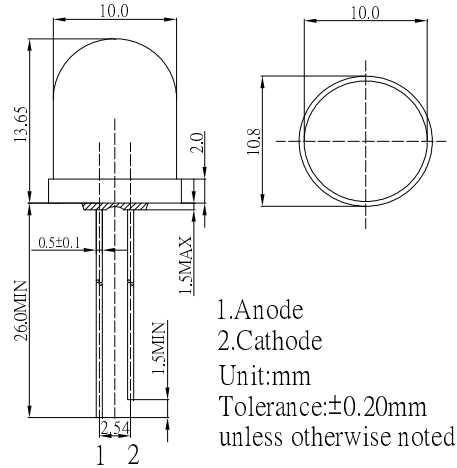

■ Features

- High Luminous LEDs
- 10mm Round Standard Directivity
- Candle Flashing Type
- Water Clear

■ Applications

- Toys
- Games
- Audio
- Other Lighting

■ Outline Dimension

■ Absolute Maximum Rating

(Ta=25°C)

Item	Symbol	Value	Unit
Power Supply	Voltage	5.0	V
Operating Temperature	Topr	-30 ~ +85	°C
Storage Temperature	Tstg	-40~ +100	°C
Lead Soldering Temperature	Tsol	260°C/5sec	-

■ Directivity

■ Electrical -Optical Characteristics