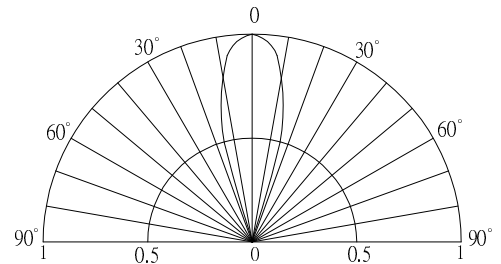

■ Directivity

■ Electrical -Optical Characteristics

(Ta=25°C)

Part Number	Color		VF (V)*			Iv(mcd)*			CCT(K)/λD(nm)*			2θ1/2 (deg)
			Min.	Typ.	Max.	Typ.	Typ.	Max.	Min.	Typ.	Max.	Typ.
			IF=20mA			IF=20mA						
OS5WDKA131A	White	W	2.5	3.3	5.0	10000	12000	-	8500-18000K(X:0.27,Y:0.28)			30
OS5MDKA131A	Warm White	M	2.5	3.3	5.0	8400	10000	-	2700-3300K(X:0.45,Y:0.41)			30
OS2MDKA131A	Warm White	M	2.5	3.3	5.0	8400	10000	-	2000-2400K(X:0.51,Y:0.41)			30
OSB5SKA131A	Blue	B	2.5	3.3	5.0	4200	5800	-	465	470	475	30
OSG5DKA131A	Pure Green	TG	2.5	3.3	5.0	18000	22000	-	520	525	530	30
OSY5MKA131A	Yellow	Y	2.5	3.3	5.0	8400	10000	-	585	590	595	30
OSR5MKA131A	Red	R	2.5	3.3	5.0	8400	10000	-	620	625	630	30

*1 Tolerance of measurements of Chromaticity coordinates is ±10%

*2 Tolerance of measurements of Dominant wavelength is ±1nm

*3 Tolerance of measurements of Luminous intensity is ±15%

*4 Tolerance of measurements of Forward voltage is ±0.1V

*5 Tolerance of measurements of Frequency is ±20%