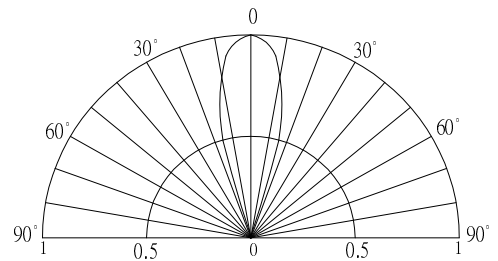

■ **Directivity**

■ **Electrical -Optical Characteristics**

(Ta=25°C)

Item	Symbol	Conditio	Min.	Typ.	Max	Unit
DC Forward Voltage	V_{dd}	I_F=20mA	3.0	3.3	4.5	V
Oscillator	F_{led}	I_F=20mA	-	1.8	-	Hz
Duty Cycle	Duty	I_F=20mA	-	1/2	-	-
Domi. Wavelength*	λ_D (Yellow)	I_F=20mA	585	590	595	nm
	λ_D (Blue)	I_F=20mA	465	470	475	nm
Luminous Intensity*	I_v (Yellow)	I_F=20mA	5800	7000	-	mcd
	I_v (Blue)	I_F=20mA	2180	3000	-	mcd
50% Power Angle	2θ_{1/2}	I_F=20mA	-	30	-	deg

*1 Tolerance of measurements of dominant wavelength is +1nm

*2 Tolerance of measurements of luminous intensity is ±15%

*3 Tolerance of measurements of Frequency is ±20%

*4 Tolerance of measurements of forward voltage is ±0.1V