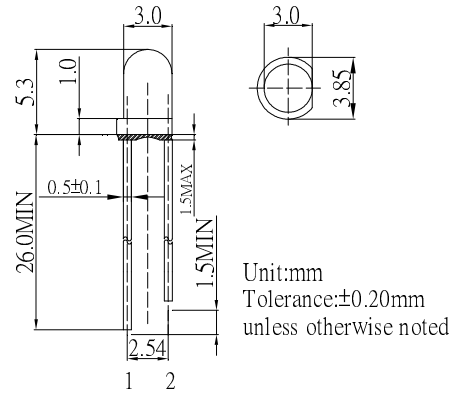

■ **Features**

- High Luminous LEDs
- 3mm Round Standard Directivity
- Flashing Type
- Water Clear Type

■ **Outline Dimension**

■ **Applications**

- Toys
- Games
- Audio
- Other Lighting

■ **Absolute Maximum Rating**

(Ta=25°C)

Item	Symbol	Value	Unit
Power Supply	Voltage	4.5	V
Operating Temperature	Topr	-30 ~ +85	°C
Storage Temperature	Tstg	-40~ +100	°C
Lead Soldering Temperature	Tsol	260°C/5sec	-

■ **Directivity**

■ **Electrical -Optical Characteristics**

(Ta=25°C)

Item	Symbol	Conditio	Min.	Typ.	Max	Unit
DC Forward Voltage	V _{dd}	I _F =20mA	3.0	3.3	4.5	V
Oscillator	F _{led}	I _F =20mA	-	1.8	-	Hz
Duty Cycle	Duty	I _F =20mA	-	1/2	-	-
Domi. Wavelength*	λ _D (Yellow)	I _F =20mA	585	590	595	nm
	λ _D (Blue)	I _F =20mA	465	470	475	nm
Luminous Intensity*	I _v (Yellow)	I _F =20mA	5800	7000	-	mcd
	I _v (Blue)	I _F =20mA	2180	3000	-	mcd
50% Power Angle	2θ _{1/2}	I _F =20mA	-	30	-	deg