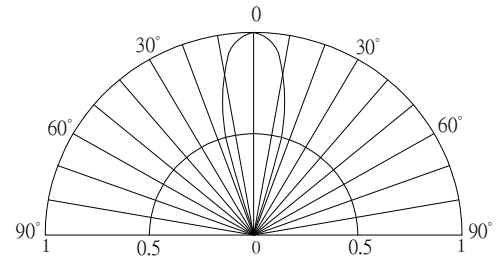

■ Features

- High Luminous LEDs
- 5mm Round Standard Directivity
- Superior Weather-resistance
- Flashing Type
- Water Clear Type

■ Applications

- Toys
- Games
- Audio
- Other Lighting

■ Outline Dimension

■ Directivity

■ Electrical -Optical Characteristics

(Ta=25°C)

Item	Symbol	Condit	Min.	Typ.	Max	Unit
DC Forward Voltage	V _{dd}	I _F =20mA	3.0	3.3	5.0	V
Oscillator Frequency*	F _{led}	I _F =20mA	-	1.8	-	Hz
Duty Cycle	Duty	I _F =20mA	-	1/2	-	-
Domi. Wavelength*	λ _D (Yellow)	I _F =20mA	585	590	595	nm
	λ _D (Blue)	I _F =20mA	465	470	475	nm
Luminous Intensity*	I _v (Yellow)	I _F =20mA	5800	7000	-	mcd
	I _v (Blue)	I _F =20mA	2000	2500	-	mcd
50% Power Angle	2θ _{1/2}	I _F =20mA	-	30	-	deg