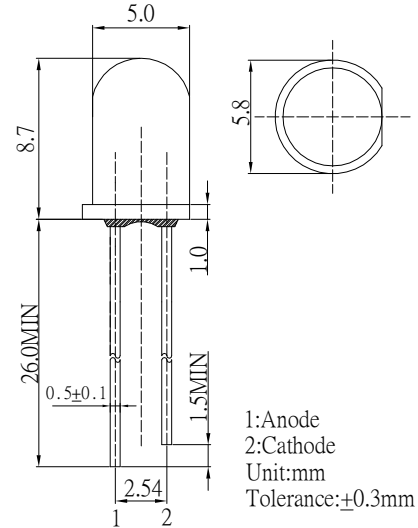

■ Features

- High Luminous LEDs
- 5mm Round Standard Directivity
- Superior Weather-resistance
- Flashing Type
- Water Clear Type

■ Applications

- Toys
- Games
- Audio
- Other Lighting

■ Outline Dimension

■ Absolute Maximum Rating

(Ta=25°C)

Item	Symbol	Value	Unit
Power Supply	Voltage	5	V
Operating Temperature	Topr	-30 ~ +85	°C
Storage Temperature	Tstg	-40 ~ +100	°C
Lead Soldering Temperature	Tsol	260°C/5sec	-