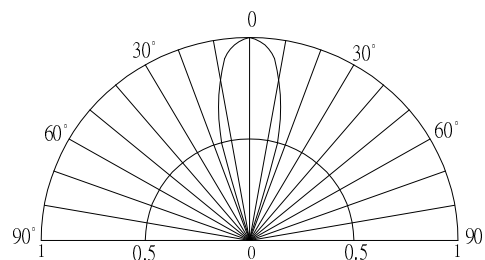

■ Outline Dimension

■ Absolute Maximum Rating (Ta=25°C)

Item	Symbol	Value		Unit
		Yellow	Blue	
DC Forward Current	I _F	50	30	mA
Pulse Forward Current#	I _{FP}	100	100	mA
Reverse Voltage	V _R	5	5	V
Power Dissipation	P _D	130	102	mW
Operating Temperature	T _{opr}	-30 ~ +85		°C
Storage Temperature	T _{stg}	-40 ~ +100		°C
Lead Soldering Temperature	T _{sol}	260°C/5sec		-

#Pulse width Max.10ms Duty ratio max 1/10

■ Directivity

■ Electrical -Optical Characteristics (Ta=25°C)

Item	Symbol	Condition	Min.	Typ.	Max.	Unit
DC Forward Voltage*1	V _F (Yellow)	I _F =20mA	-	2.1	2.6	V
	V _F (Blue)	I _F =20mA	-	2.9	3.4	V
DC Reverse Current	I _R	V _R =5V	-	-	10	μA
Domi. Wavelength*2	λ _D (Yellow)	I _F =20mA	585	590	595	nm
	λ _D (Blue)	I _F =20mA	465	470	475	nm
Luminous Intensity*3	I _v (Yellow)	I _F =20mA	4200	5800	-	mcd
	I _v (Blue)	I _F =20mA	3000	4200	-	mcd
50% Power Angle	2θ _{1/2}	I _F =20mA	-	30	-	deg