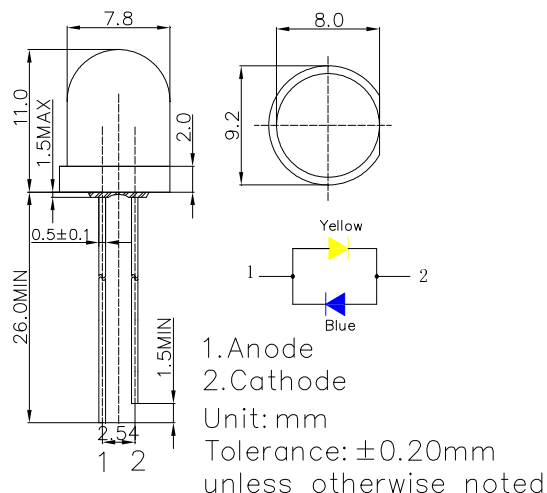

■ Features

- High Luminous LEDs
- 8mm Round Standard Directivity
- Long Lifetime Operation
- UV Resistant Epoxy
- Water Clear Type
- Bi-polar Type

■ Applications

- Electronic Signs and Signals
- Small Area Illuminations
- Back Lighting
- Other Lighting

■ Outline Dimension

■ Absolute Maximum Rating (Ta=25°C)

Item	Symbol	Value		Unit
		Yellow	Blue	
DC Forward Current	I _F	50	30	mA
Pulse Forward Current#	I _{FP}	100	100	mA
Reverse Voltage	V _R	5	5	V
Power Dissipation	P _D	130	102	mW
Operating Temperature	T _{opr}	-30 ~ +85		°C
Storage Temperature	T _{stg}	-40 ~ +100		°C
Lead Soldering Temperature	T _{sol}	260°C/5sec		-

#Pulse width Max.10ms Duty ratio max 1/10

■ Directivity

■ Electrical -Optical Characteristics (Ta=25°C)

Item	Symbol	Condition	Min.	Typ.	Max.	Unit
DC Forward Voltage*1	V _F (Yellow)	I _F =20mA	-	2.1	2.6	V
	V _F (Blue)	I _F =20mA	-	2.9	3.4	V
DC Reverse Current	I _R	V _R =5V	-	-	10	μA
Domi. Wavelength*2	λ _D (Yellow)	I _F =20mA	585	590	595	nm
	λ _D (Blue)	I _F =20mA	465	470	475	nm
Luminous Intensity*3	I _v (Yellow)	I _F =20mA	4200	5800	-	mcd
	I _v (Blue)	I _F =20mA	3000	4200	-	mcd
50% Power Angle	2θ _{1/2}	I _F =20mA	-	30	-	deg