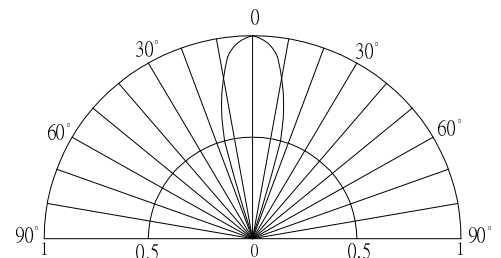

■ Outline Dimension

■ Absolute Maximum Rating (Ta=25°C)

Item	Symbol	Value		Unit
		Yellow	Blue	
DC Forward Current	I _F	50	30	mA
Pulse Forward Current#	I _{FP}	100	100	mA
Reverse Voltage	V _R	5	5	V
Power Dissipation	P _D	130	102	mW
Operating Temperature	T _{opr}	-30 ~ +85		°C
Storage Temperature	T _{stg}	-40 ~ +100		°C
Lead Soldering Temperature	T _{sol}	260°C/5sec		-

#Pulse width Max.10ms Duty ratio max 1/10

■ Directivity

■ Electrical -Optical Characteristics (Ta=25°C)

Item	Symbol	Condition	Min.	Typ.	Max.	Unit
DC Forward Voltage*1	V _F (Yellow)	I _F =20mA	-	2.1	2.6	V
	V _F (Blue)	I _F =20mA	-	2.9	3.4	V
DC Reverse Current	I _R	V _R =5V	-	-	10	μA
Domi. Wavelength*2	λ _D (Yellow)	I _F =20mA	585	590	595	nm
	λ _D (Blue)	I _F =20mA	465	470	475	nm
Luminous Intensity*3	I _v (Yellow)	I _F =20mA	4200	5800	-	mcd
	I _v (Blue)	I _F =20mA	3000	4200	-	mcd
50% Power Angle	2θ _{1/2}	I _F =20mA	-	30	-	deg