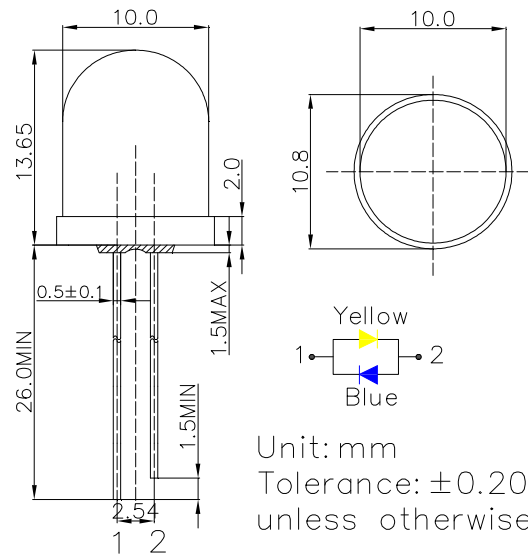

■ Features

- High Luminous LEDs
- 10mm Round Standard Directivity
- Long Lifetime Operation
- UV Resistant Epoxy
- Water Clear Type
- Bi-polar Type

■ Applications

- Electronic Signs and Signals
- Small Area Illuminations
- Back Lighting
- Other Lighting

■ Outline Dimension

■ Absolute Maximum Rating (Ta=25°C)

Item	Symbol	Value		Unit
		Yellow	Blue	
DC Forward Current	I _F	50	30	mA
Pulse Forward Current#	I _{FP}	100	100	mA
Reverse Voltage	V _R	5	5	V
Power Dissipation	P _D	130	102	mW
Operating Temperature	T _{opr}	-30 ~ +85		°C
Storage Temperature	T _{stg}	-40 ~ +100		°C
Lead Soldering Temperature	T _{sol}	260°C/5sec		-

#Pulse width Max.10ms Duty ratio max 1/10

■ Directivity

■ Electrical -Optical Characteristics (Ta=25°C)

Item	Symbol	Condition	Min.	Typ.	Max.	Unit
DC Forward Voltage*1	V _F (Yellow)	I _F =20mA	-	2.1	2.6	V
	V _F (Blue)	I _F =20mA	-	2.9	3.4	V
DC Reverse Current	I _R	V _R =5V	-	-	10	μA
Domi. Wavelength*2	λ _D (Yellow)	I _F =20mA	585	590	595	nm
	λ _D (Blue)	I _F =20mA	465	470	475	nm
Luminous Intensity*3	I _v (Yellow)	I _F =20mA	4200	5800	-	mcd
	I _v (Blue)	I _F =20mA	3000	4200	-	mcd
50% Power Angle	2θ _{1/2}	I _F =20mA	-	30	-	deg