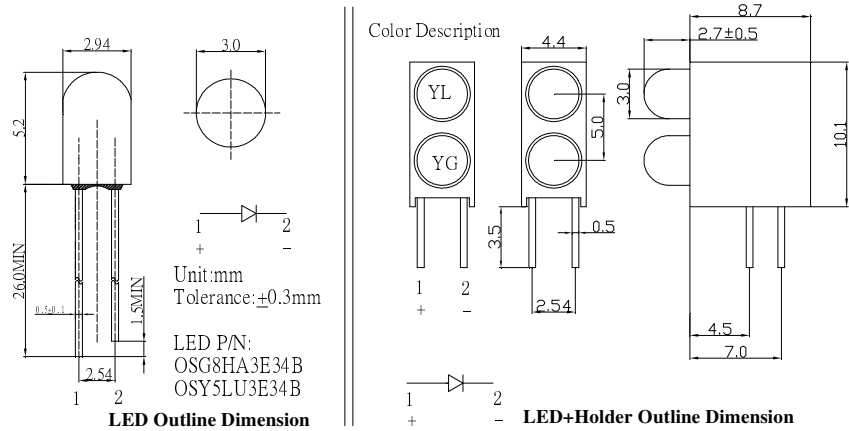

■Features

- High Luminous LEDs
- 3mm Round Standard Directivity
- UV Resistant Epoxy
- Color Diffused Type
- Holder Color: Black

■Applications

- Indicate Lamp
- Toys/Games/ Audio
- Other Lighting

■Outline Dimension

■Absolute Maximum Rating

(Ta=25°C)

Item	Symbol	Value		Unit
		YL	YG	
DC Forward Current	I _F	30	30	mA
Pulse Forward Current*	I _{FP}	100	100	mA
Reverse Voltage	V _R	5	5	V
Power Dissipation	P _D	78	78	mW
Operating Temperature	Topr	-30~ +85		°C
Storage Temperature	Tstg	-40 ~ +100		°C
Lead Soldering Temperature	Tsol	260°C/5sec		-

*Pulse width Max.10ms Duty ratio max 1/10

■Directivity

■Electrical -Optical Characteristics

(Ta=25°C)

Item	Symbol	Condition	Min.	Typ.	Max.	Unit
DC Forward Voltage	V _F	I _F =20mA	1.8	2.1	2.6	V
DC Reverse Current	I _R	V _R =5V	-	-	10	μA
Domi. Wavelength	λ _D (YL)	I _F =20mA	585	590	595	nm
	λ _D (YG)	I _F =20mA	565	570	575	nm
Luminous Intensity	I _V (YL)	I _F =20mA	40	55	-	mcd
	I _V (YG)	I _F =20mA	40	50	-	mcd
50% Power Angle	2θ _{1/2}	I _F =20mA	-	30	-	deg