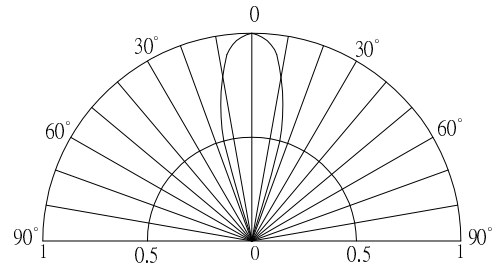

■Features

- High Luminous LEDs
- 3mm Round Standard Directivity
- UV Resistant Epoxy
- Color Diffused Type
- Holder Color: Black

■Applications

- Indicate Lamp
- Toys/Games/ Audio
- Other Lighting

■Outline Dimension

*Pulse width Max.10ms Duty ratio max 1/10

■Directivity

■Electrical -Optical Characteristics

(Ta=25°C)

Item	Symbol	Condition	Min.	Typ.	Max.	Unit
DC Forward Voltage	V _F	I _F =20mA	1.8	2.1	2.6	V
DC Reverse Current	I _R	V _R =5V	-	-	10	μA
Domi. Wavelength	λ _D (YL)	I _F =20mA	585	590	595	nm
	λ _D (YG)	I _F =20mA	565	570	575	nm
Luminous Intensity	I _V (YL)	I _F =20mA	40	55	-	mcd
	I _V (YG)	I _F =20mA	40	50	-	mcd
50% Power Angle	2θ _{1/2}	I _F =20mA	-	30	-	deg