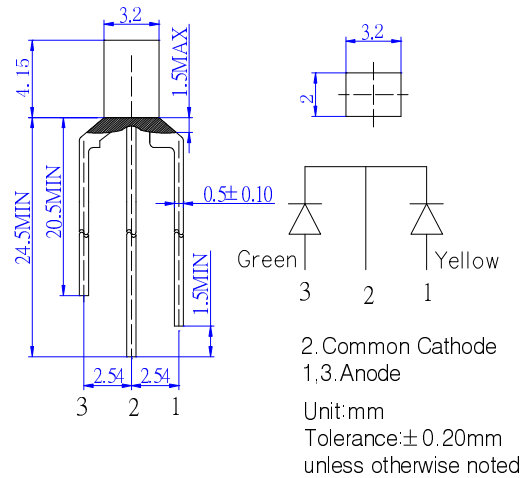

■Features

- High Luminous LEDs
- 2x3x4mm Rectangular Standard Directivity
- UV Resistant Epoxy
- Water Clear Type

■Applications

- Toys
- Games
- Audio
- Other Lighting

■Outline Dimension

■Absolute Maximum Rating

(Ta=25°C)

Item	Symbol	Value		Unit
		Yellow	Green	
DC Forward Current	I _F	30	30	mA
Pulse Forward Current*	I _{FP}	100	100	mA
Reverse Voltage	V _R	5	5	V
Power Dissipation	P _D	78	108	mW
Operating Temperature	T _{opr}	-30~ +85		°C
Storage Temperature	T _{stg}	-40 ~ +100		°C
Lead Soldering Temperature	T _{sol}	260°C/5sec		-

*Pulse width Max.10ms Duty ratio max 1/10

■Directivity

■Electrical -Optical Characteristics

(Ta=25°C)

Item	Symbol	Condition	Min.	Typ.	Max.	Unit
DC Forward Voltage	V _F (Yellow)	I _F =20mA	1.8	2.1	2.6	V
DC Forward Voltage	V _F (Green)	I _F =20mA	2.8	3.1	3.6	V
DC Reverse Current	I _R	V _R =5V	-	-	10	μA
Domi. Wavelength*	λ _D (Yellow)	I _F =20mA	585	590	595	nm
	λ _D (Green)	I _F =20mA	520	525	530	nm
Luminous Intensity*	I _v (Yellow)	I _F =20mA	500	750	-	mcd
	I _v (Green)	I _F =20mA	750	1120	-	mcd
50% Power Angle	2θ _{1/2}	I _F =20mA	-	100	-	deg