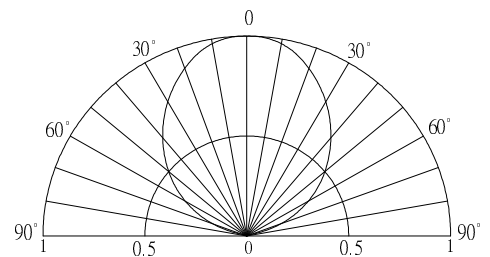

■Features

- High Luminous LEDs
- 2x3x4mm Rectangular Standard Directivity
- UV Resistant Epoxy
- Water Clear Type

■Applications

- Toys
- Games
- Audio
- Other Lighting

■Outline Dimension

■Absolute Maximum Rating

*Pulse width Max.10ms Duty ratio max 1/10

■Directivity

■Electrical -Optical Characteristics

(Ta=25°C)

Item	Symbol	Condition	Min.	Typ.	Max.	Unit
DC Forward Voltage	V _F (Yellow)	I _F =20mA	1.8	2.1	2.6	V
DC Forward Voltage	V _F (Green)	I _F =20mA	2.8	3.1	3.6	V
DC Reverse Current	I _R	V _R =5V	-	-	10	μA
Domi. Wavelength*	λ _D (Yellow)	I _F =20mA	585	590	595	nm
	λ _D (Green)	I _F =20mA	520	525	530	nm
Luminous Intensity*	I _v (Yellow)	I _F =20mA	500	750	-	mcd
	I _v (Green)	I _F =20mA	750	1120	-	mcd
50% Power Angle	2θ _{1/2}	I _F =20mA	-	100	-	deg