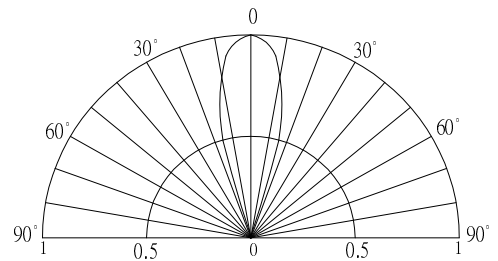

■ **Directivity**

■ **Electrical -Optical Characteristics**

(Ta=25°C)

Item	Symbol	Conditio	Min.	Typ.	Max	Unit
DC Forward Voltage	Vdd	I_F=20mA	3.0	3.3	4.5	V
Oscillator	Fled	I_F=20mA	-	1.8	-	Hz
Duty Cycle	Duty	I_F=20mA	-	1/2	-	-
Domi. Wavelength*	λ_D (Yellow)	I_F=20mA	585	590	595	nm
	λ_D (Green)	I_F=20mA	520	525	530	nm
Luminous Intensity*	I_v (Yellow)	I_F=20mA	5800	7000	-	mcd
	I_v (Green)	I_F=20mA	12000	14400	-	mcd
50% Power Angle	2θ_{1/2}	I_F=20mA	-	30	-	deg

*1 Tolerance of measurements of dominant wavelength is +1nm

*2 Tolerance of measurements of luminous intensity is ±15%

*3 Tolerance of measurements of Frequency is ±20%

*4 Tolerance of measurements of forward voltage is ±0.1V