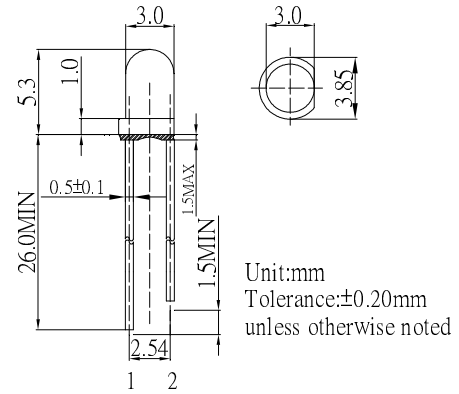

■ **Features**

- High Luminous LEDs
- 3mm Round Standard Directivity
- Flashing Type
- Water Clear Type

■ **Outline Dimension**

■ **Applications**

- Toys
- Games
- Audio
- Other Lighting

■ **Absolute Maximum Rating**

(Ta=25°C)

Item	Symbol	Value	Unit
Power Supply	Voltage	4.5	V
Operating Temperature	Topr	-30 ~ +85	°C
Storage Temperature	Tstg	-40~ +100	°C
Lead Soldering Temperature	Tsol	260°C/5sec	-

■ **Directivity**

■ **Electrical -Optical Characteristics**

(Ta=25°C)

Item	Symbol	Conditio	Min.	Typ.	Max	Unit
DC Forward Voltage	Vdd	I <sub>F</sub> =20mA	3.0	3.3	4.5	V
Oscillator	Fled	I <sub>F</sub> =20mA	-	1.8	-	Hz
Duty Cycle	Duty	I <sub>F</sub> =20mA	-	1/2	-	-
Domi. Wavelength*	λ <sub>D</sub> (Yellow)	I <sub>F</sub> =20mA	585	590	595	nm
	λ <sub>D</sub> (Green)	I <sub>F</sub> =20mA	520	525	530	nm
Luminous Intensity*	I <sub>v</sub> (Yellow)	I <sub>F</sub> =20mA	5800	7000	-	mcd
	I <sub>v</sub> (Green)	I <sub>F</sub> =20mA	12000	14400	-	mcd
50% Power Angle	2θ <sub>1/2</sub>	I <sub>F</sub> =20mA	-	30	-	deg