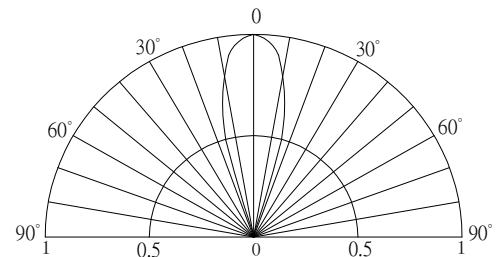

■ **Features**

- High Luminous LEDs
- 5mm Round Standard Directivity
- Superior Weather-resistance
- Flashing Type
- Water Clear Type

■ **Applications**

- Toys
- Games
- Audio
- Other Lighting

■ **Outline Dimension**

■ **Directivity**

■ **Electrical -Optical Characteristics**

(Ta=25°C)

Item	Symbol	Condit	Min.	Typ.	Max	Unit
DC Forward Voltage	Vdd	I <sub>F</sub> =20mA	3.0	3.3	5.0	V
Oscillator Frequency*	Fled	I <sub>F</sub> =20mA	-	1.8	-	Hz
Duty Cycle	Duty	I <sub>F</sub> =20mA	-	1/2	-	-
Domi. Wavelength*	λ <sub>D</sub> (Yellow)	I <sub>F</sub> =20mA	585	590	595	nm
	λ <sub>D</sub> (Green)	I <sub>F</sub> =20mA	520	525	530	nm
Luminous Intensity*	I <sub>v</sub> (Yellow)	I <sub>F</sub> =20mA	5800	7000	-	mcd
	I <sub>v</sub> (Green)	I <sub>F</sub> =20mA	12000	14400	-	mcd
50% Power Angle	2θ <sub>1/2</sub>	I <sub>F</sub> =20mA	-	30	-	deg