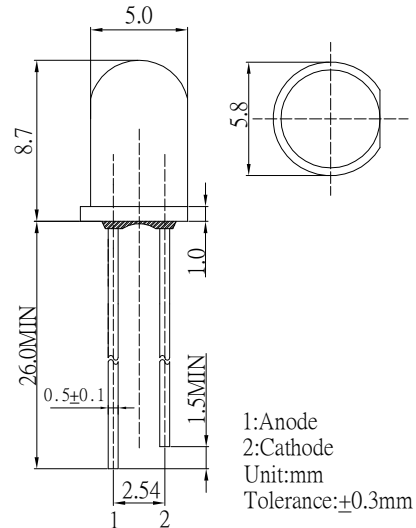

■ **Features**

- High Luminous LEDs
- 5mm Round Standard Directivity
- Superior Weather-resistance
- Flashing Type
- Water Clear Type

■ **Applications**

- Toys
- Games
- Audio
- Other Lighting

■ **Outline Dimension**

■ **Absolute Maximum Rating**

(Ta=25°C)

Item	Symbol	Value	Unit
Power Supply	Voltage	5	V
Operating Temperature	Topr	-30 ~ +85	°C
Storage Temperature	Tstg	-40 ~ +100	°C
Lead Soldering Temperature	Tsol	260°C/5sec	-

■ **Directivity**

■ **Electrical -Optical Characteristics**

(Ta=25°C)

Item	Symbol	Condit	Min.	Typ.	Max	Unit
DC Forward Voltage	Vdd	I <sub>F</sub> =20mA	3.0	3.3	5.0	V
Oscillator Frequency*	Fled	I <sub>F</sub> =20mA	-	1.8	-	Hz
Duty Cycle	Duty	I <sub>F</sub> =20mA	-	1/2	-	-
Domi. Wavelength*	λ <sub>D</sub> (Yellow)	I <sub>F</sub> =20mA	585	590	595	nm
	λ <sub>D</sub> (Green)	I <sub>F</sub> =20mA	520	525	530	nm
Luminous Intensity*	I <sub>v</sub> (Yellow)	I <sub>F</sub> =20mA	5800	7000	-	mcd
	I <sub>v</sub> (Green)	I <sub>F</sub> =20mA	12000	14400	-	mcd
50% Power Angle	2θ <sub>1/2</sub>	I <sub>F</sub> =20mA	-	30	-	deg