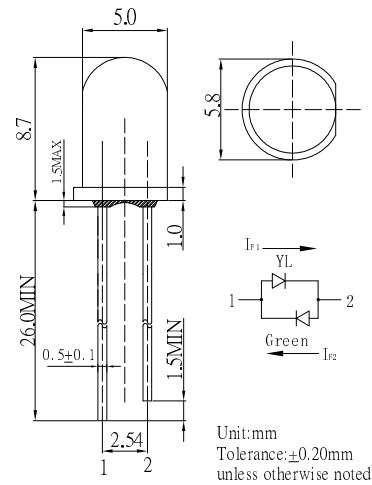

■Outline Dimension

■Absolute Maximum Rating (Ta=25°C)

Item	Symbol	Value		Unit
		YL	PG	
DC Forward Current	I _F	50	30	mA
Pulse Forward Current*	I _{FP}	100	100	mA
Reverse Voltage	V _R	5	5	V
Power Dissipation	P _D	130	102	mW
Operating Temperature	Topr	-30 ~ +85		°C
Storage Temperature	Tstg	-40~ +100		°C
Lead Soldering Temperature	Tsol	260°C/5sec		-

*Pulse width Max.10ms Duty ratio max 1/10

■Directivity

■Electrical -Optical Characteristics (Ta=25°C)

Item	Color.	Symbol	Condition	Min.	Typ.	Max.	Unit
DC Forward Voltage	YL	V _{F1}	I _{F1} =20mA	1.8	2.1	2.6	V
	PG	V _{F2}	I _{F2} =20mA	2.7	3.0	3.4	V
Domi. Wavelength*	YL	λ _{D1}	I _{F1} =20mA	585	590	595	nm
	PG	λ _{D2}	I _{F2} =20mA	520	525	530	nm
Luminous Intensity*	YL	I _{V1}	I _{F1} =20mA	12000	14400	-	mcd
	PG	I _{V2}	I _{F2} =20mA	14400	18000	-	mcd
50%Power Angle	YL	2θ _{1/2}	I _{F1} =20mA	-	15	-	deg
	PG	2θ _{1/2}	I _{F2} =20mA	-	15	-	deg