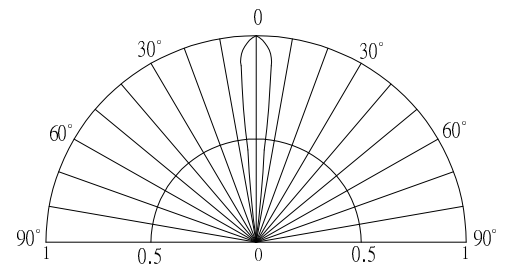

■Outline Dimension

■Absolute Maximum Rating (Ta=25°C)

Item	Symbol	Value		Unit
		YL	PG	
DC Forward Current	I _F	50	30	mA
Pulse Forward Current*	I _{FP}	100	100	mA
Reverse Voltage	V _R	5	5	V
Power Dissipation	P _D	130	102	mW
Operating Temperature	Topr	-30 ~ +85		°C
Storage Temperature	Tstg	-40~ +100		°C
Lead Soldering Temperature	Tsol	260°C/5sec		-

*Pulse width Max.10ms Duty ratio max 1/10

■Directivity

■Electrical -Optical Characteristics (Ta=25°C)

Item	Color.	Symbol	Condition	Min.	Typ.	Max.	Unit
DC Forward Voltage	YL	V _{F1}	I _{F1} =20mA	1.8	2.1	2.6	V
	PG	V _{F2}	I _{F2} =20mA	2.7	3.0	3.4	V
Domi. Wavelength*	YL	λ _{D1}	I _{F1} =20mA	585	590	595	nm
	PG	λ _{D2}	I _{F2} =20mA	520	525	530	nm
Luminous Intensity*	YL	I _{V1}	I _{F1} =20mA	12000	14400	-	mcd
	PG	I _{V2}	I _{F2} =20mA	14400	18000	-	mcd
50%Power Angle	YL	2θ _{1/2}	I _{F1} =20mA	-	15	-	deg
	PG	2θ _{1/2}	I _{F2} =20mA	-	15	-	deg