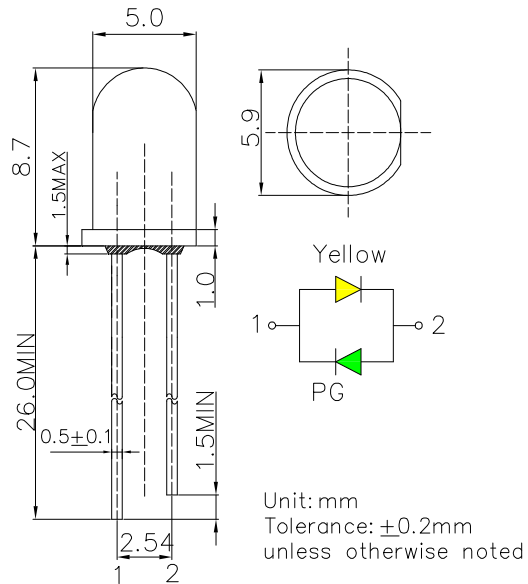

■Features

- High Luminous LEDs
- 5mm Round Standard Directivity
- Long Lifetime Operation
- UV Resistant Epoxy
- White Diffused Type
- Bi-polar Type

■Applications

- Toys
- Audio
- Games
- Other Lighting

■Outline Dimension

■Absolute Maximum Rating

(Ta=25°C)

Item	Symbol	Value		Unit
		YL	PG	
DC Forward Current	I _F	30	30	mA
Pulse Forward Current#	I _{FP}	100	100	mA
Reverse Voltage	V _R	5	5	V
Power Dissipation	P _D	78	102	mW
Operating Temperature	T _{opr}	-30 ~ +85		°C
Storage Temperature	T _{stg}	-40 ~ +100		°C
Lead Soldering Temperature	T _{sol}	260°C/5sec		-

#Pulse width Max.10ms Duty ratio max 1/10

Item	Symbol	Condition	Min.	Typ.	Max.	Unit
DC Forward Voltage*1	V _F (YL)	I _F =20mA	-	2.1	2.6	V
	V _F (PG)	I _F =20mA	-	2.9	3.4	V
DC Reverse Current	I _R	V _R =5V	-	-	10	μA
Domi. Wavelength*2	λ _D (YL)	I _F =20mA	585	595	595	nm
	λ _D (PG)	I _F =20mA	520	525	530	nm
Luminous Intensity*3	I _v (YL)	I _F =20mA	1120	1560	-	mcd
	I _v (PG)	I _F =20mA	1560	2180	-	mcd
50% Power Angle	2θ _{1/2}	I _F =20mA	-	60	-	deg