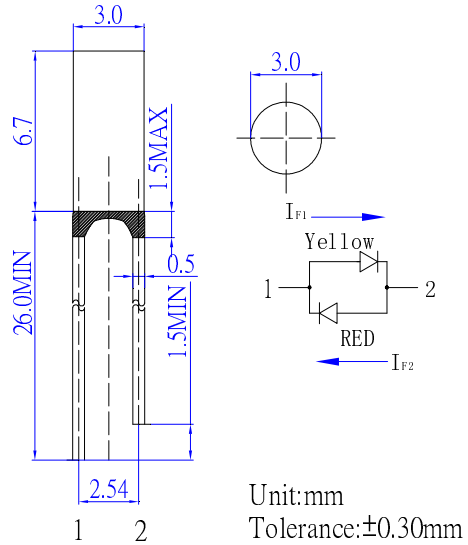

■Outline Dimension

■Absolute Maximum Rating

(Ta=25°C)

Item	Symbol	Value		Unit
		RED	YL	
DC Forward Current	I _F	30	30	mA
Pulse Forward Current#	I _{FP}	100	100	mA
Reverse Voltage	V _R	5	5	V
Power Dissipation	P _D	78	78	mW
Operating Temperature	T _{opr}	-30 ~ +85		°C
Storage Temperature	T _{stg}	-40~ +100		°C
Lead Soldering Temperature	T _{sol}	260°C/5sec		-

#Pulse width Max.10ms Duty ratio max 1/10

■Directivity

■Electrical -Optical Characteristics

(Ta=25°C)

Item	NO.	Symbol	Condition	Min.	Typ.	Max.	Unit
DC Forward Voltage*	RED	V _{F2}	I _{F2} =20mA	1.8	2.1	2.6	V
	YL	V _{F1}	I _{F1} =20mA	1.8	2.1	2.6	V
Domi. Wavelength*	RED	λ _{D2}	I _{F2} =20mA	620	625	630	nm
	YL	λ _{D1}	I _{F2} =20mA	585	590	595	nm
Luminous Intensity*	RED	I _{V2}	I _{F2} =20mA	750	1120	-	mcd
	YL	I _{V1}	I _{F1} =20mA	750	1120	-	mcd
50% Power Angle	RED	2θ _{1/2}	I _{F2} =20mA	-	60	-	deg
	YL	2θ _{1/2}	I _{F1} =20mA	-	60	-	deg