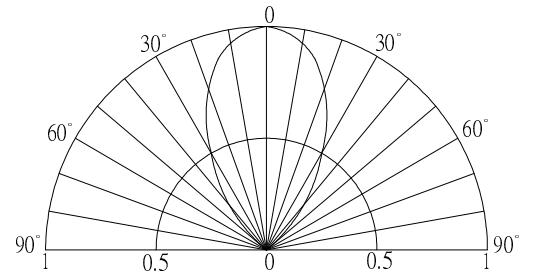

■Outline Dimension

■Absolute Maximum Rating

(Ta=25°C)

Item	Symbol	Value		Unit
		RED	YL	
DC Forward Current	I _F	30	30	mA
Pulse Forward Current#	I _{FP}	100	100	mA
Reverse Voltage	V _R	5	5	V
Power Dissipation	P _D	78	78	mW
Operating Temperature	T _{opr}	-30 ~ +85		°C
Storage Temperature	T _{stg}	-40~ +100		°C
Lead Soldering Temperature	T _{sol}	260°C/5sec		-

#Pulse width Max.10ms Duty ratio max 1/10

■Directivity

■Electrical -Optical Characteristics

(Ta=25°C)

Item	NO.	Symbol	Condition	Min.	Typ.	Max.	Unit
DC Forward Voltage*	RED	V _{F2}	I _{F2} =20mA	1.8	2.1	2.6	V
	YL	V _{F1}	I _{F1} =20mA	1.8	2.1	2.6	V
Domi. Wavelength*	RED	λ _{D2}	I _{F2} =20mA	620	625	630	nm
	YL	λ _{D1}	I _{F2} =20mA	585	590	595	nm
Luminous Intensity*	RED	I _{V2}	I _{F2} =20mA	750	1120	-	mcd
	YL	I _{V1}	I _{F1} =20mA	750	1120	-	mcd
50% Power Angle	RED	2θ _{1/2}	I _{F2} =20mA	-	60	-	deg
	YL	2θ _{1/2}	I _{F1} =20mA	-	60	-	deg