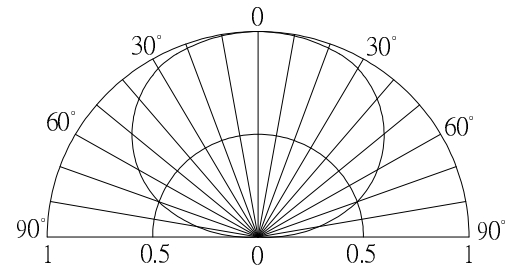

■Features

- High Luminous LEDs
- 8mm Flat Standard Directivity
- Superior Weather-resistance
- UV Resistant Epoxy
- White Diffused Type

■Applications

- Toys
- Games
- Audio
- Other Lighting

■Outline Dimension

■Directivity

*Pulse width Max.10ms Duty ratio max 1/10

■Electrical -Optical Characteristics

(Ta=25°C)

Item	Symbol	Condition	Min.	Typ.	Max.	Unit
DC Forward Voltage	V _F (YL)	I _F =20mA	1.8	2.1	2.6	V
DC Forward Voltage	V _F (W)	I _F =20mA	2.7	2.9	3.4	V
DC Reverse Current	I _R	V _R =5V	-	-	10	μA
Domi. Wavelength*	λ _D (YL)	I _F =20mA	585	590	595	nm
	CCT (W)	I _F =20mA	5500	6500	8500	K
Luminous Intensity*	I _v (YL)	I _F =20mA	330	500	-	mcd
	I _v (W)	I _F =20mA	750	1120	-	mcd
50% Power Angle	2θ _{1/2}	I _F =20mA	-	140	-	deg