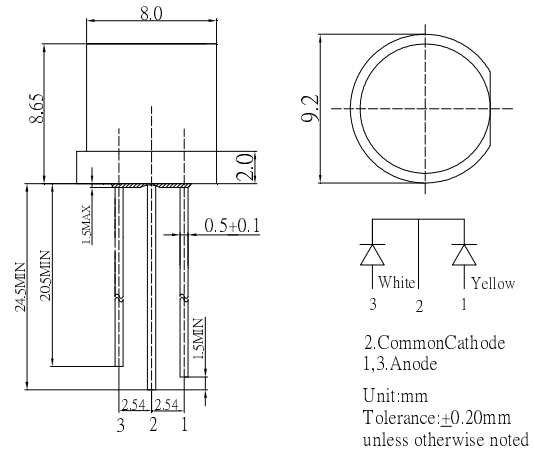

■Features

- High Luminous LEDs
- 8mm Flat Standard Directivity
- Superior Weather-resistance
- UV Resistant Epoxy
- White Diffused Type

■Applications

- Toys
- Games
- Audio
- Other Lighting

■Outline Dimension

■Absolute Maximum Rating

(Ta=25°C)

Item	Symbol	Value		Unit
		Yellow	White	
DC Forward Current	I _F	30	30	mA
Pulse Forward Current*	I _{FP}	120	100	mA
Reverse Voltage	V _R	5	5	V
Power Dissipation	P _D	78	102	mW
Operating Temperature	Topr	-30~ +85		°C
Storage Temperature	Tstg	-40 ~ +100		°C
Lead Soldering Temperature	Tsol	260°C /5sec		-

■Directivity

*Pulse width Max.10ms Duty ratio max 1/10

■Electrical -Optical Characteristics

(Ta=25°C)

Item	Symbol	Condition	Min.	Typ.	Max.	Unit
DC Forward Voltage	V _F (YL)	I _F =20mA	1.8	2.1	2.6	V
DC Forward Voltage	V _F (W)	I _F =20mA	2.7	2.9	3.4	V
DC Reverse Current	I _R	V _R =5V	-	-	10	μA
Domi. Wavelength*	λ _D (YL)	I _F =20mA	585	590	595	nm
	CCT (W)	I _F =20mA	5500	6500	8500	K
Luminous Intensity*	I _v (YL)	I _F =20mA	330	500	-	mcd
	I _v (W)	I _F =20mA	750	1120	-	mcd
50% Power Angle	2θ _{1/2}	I _F =20mA	-	140	-	deg