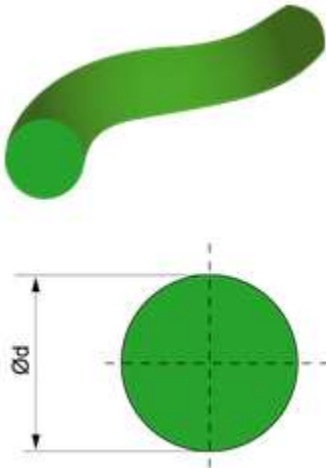

### Description:

- Oring rope is a flexible seal designed for sealing static or operating sealing nodes.