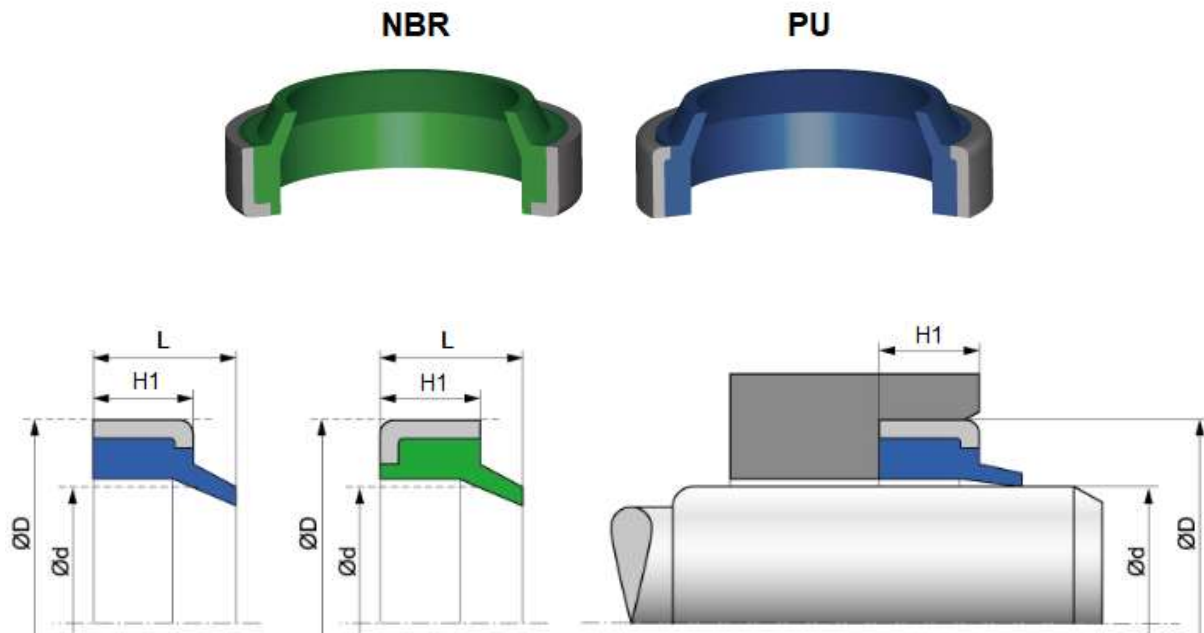

### Description:

Z-type scraper ring for scraping external dirt from reciprocating elements. Metal stiffening requires interference fit in the housing. Use in hydraulic drives and control.

### Material:

- NBR (acrylonitrile butadiene rubber), -30°C ÷ +100°C
- PU (polyurethane), -30°C ÷ +100°C

### Working speed:

- ≤ 1,0 m/s

Article	Gasket material	Working temperature	Shore's hardness	Shaft diameter Ød [mm]	Outer diameter ØD [mm]	Height H1 [mm]	External height L [mm]
ZZ10x16x5/7N	NBR	-30...100°C	88	10	16	5	7
ZZ12x18x3.5/5N	NBR	-30...100°C	70	12	18	3,5	5
ZZ12x18x5/7N	NBR	-30...100°C	88	12	18	5	7
ZZ12x20x4/6N	NBR	-30...100°C	88	12	20	4	6
ZZ12x20x5/7N	NBR	-30...100°C	70	12	20	5	7
ZZ12x22x5/7N	NBR	-30...100°C	88	12	22	5	7
ZZ14x20x5/7N	NBR	-30...100°C	88	14	20	5	7
ZZ14x22x3/4N	NBR	-30...100°C	70	14	22	3	4
ZZ16x22x3/4.5N	NBR	-30...100°C	70	16	22	3	4,5
ZZ16x22x4/6N	NBR	-30...100°C	70	16	22	4	6
ZZ16x22x5/7N	NBR	-30...100°C	88	16	22	5	7
ZZ16x24x5/7N	NBR	-30...100°C	70	16	24	5	7
ZZ18x24x5/7N	NBR	-30...100°C	88	18	24	5	7
ZZ18x28x5/7N	NBR	-30...100°C	88	18	28	5	7
ZZ20x28x5/7N	NBR	-30...100°C	88	20	28	5	7
ZZ20x30x4/6N	NBR	-30...100°C	70	20	30	4	6
ZZ20x30x5/7N	NBR	-30...100°C	90	20	30	5	7
ZZ20x35x5/7N	NBR	-30...100°C	88	20	35	5	7