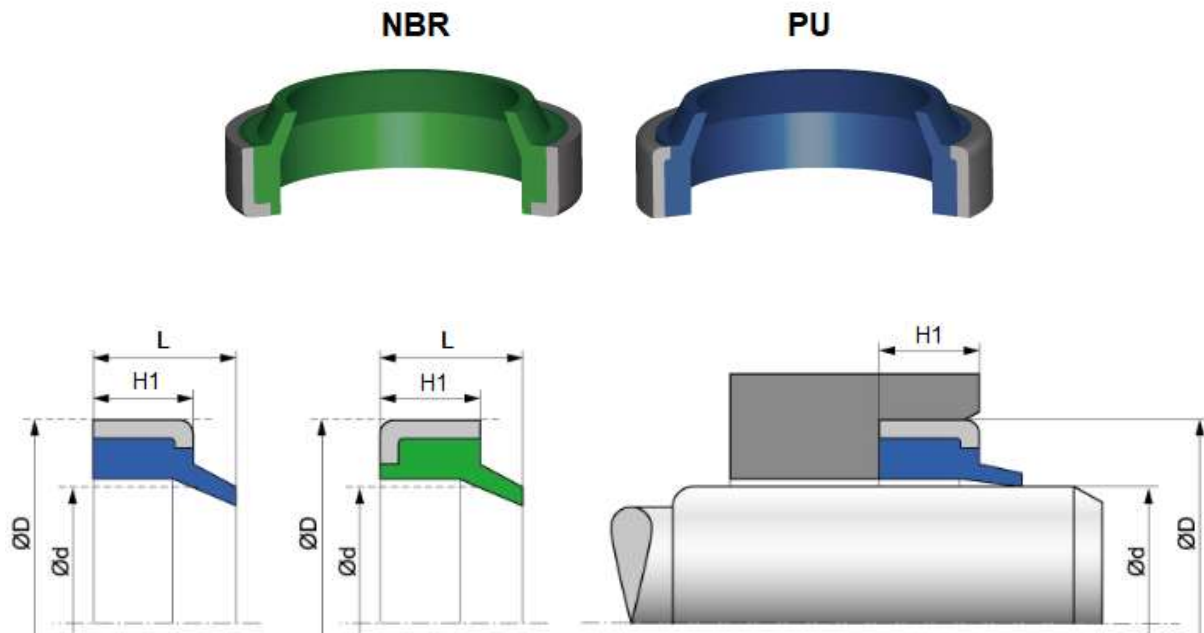

uszczelnienia techniczne

Wipers ZZ

Description:

Z-type scraper ring for scraping external dirt from reciprocating elements. Metal stiffening requires interference fit in the housing. Use in hydraulic drives and control.

Material:

- NBR (acrylonitrile butadiene rubber), -30°C ÷ +100°C
- PU (polyurethane), -30°C ÷ +100°C

Working speed:

- ≤ 1,0 m/s

Article	Gasket material	Working temperature	Shore's hardness	Shaft diameter Ød [mm]	Outer diameter ØD [mm]	Height H1 [mm]	External height L [mm]
ZZ10x16x5/7N	NBR	-30...100°C	88	10	16	5	7
ZZ12x18x3.5/5N	NBR	-30...100°C	70	12	18	3,5	5
ZZ12x18x5/7N	NBR	-30...100°C	88	12	18	5	7
ZZ12x20x4/6N	NBR	-30...100°C	88	12	20	4	6
ZZ12x20x5/7N	NBR	-30...100°C	70	12	20	5	7
ZZ12x22x5/7N	NBR	-30...100°C	88	12	22	5	7
ZZ14x20x5/7N	NBR	-30...100°C	88	14	20	5	7
ZZ14x22x3/4N	NBR	-30...100°C	70	14	22	3	4
ZZ16x22x3/4.5N	NBR	-30...100°C	70	16	22	3	4,5
ZZ16x22x4/6N	NBR	-30...100°C	70	16	22	4	6
ZZ16x22x5/7N	NBR	-30...100°C	88	16	22	5	7
ZZ16x24x5/7N	NBR	-30...100°C	70	16	24	5	7
ZZ18x24x5/7N	NBR	-30...100°C	88	18	24	5	7
ZZ18x28x5/7N	NBR	-30...100°C	88	18	28	5	7
ZZ20x28x5/7N	NBR	-30...100°C	88	20	28	5	7
ZZ20x30x4/6N	NBR	-30...100°C	70	20	30	4	6
ZZ20x30x5/7N	NBR	-30...100°C	90	20	30	5	7
ZZ20x35x5/7N	NBR	-30...100°C	88	20	35	5	7