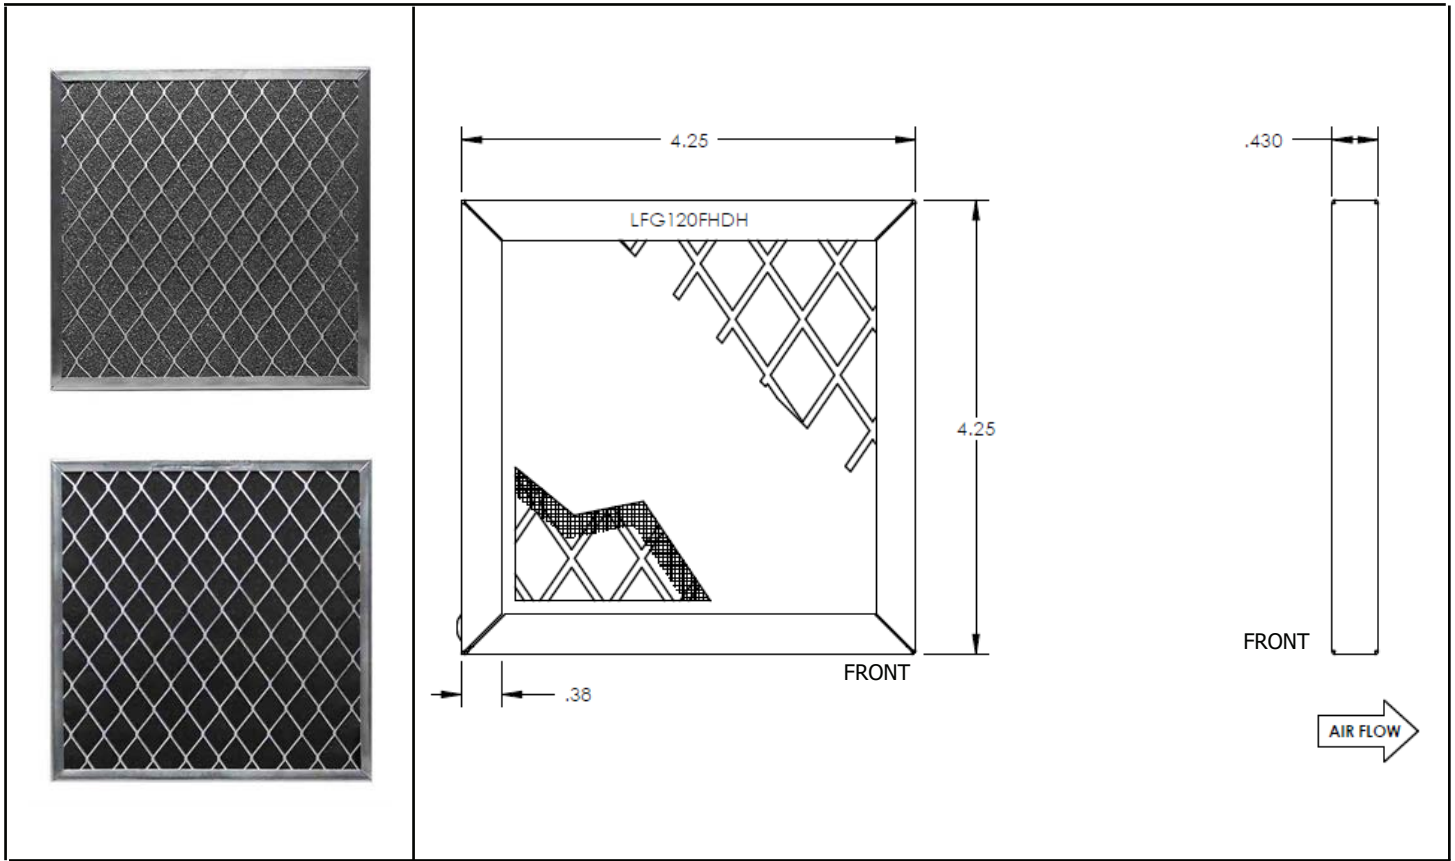

Water Resistant Specialty Filter

LFG120FHDH

108 x 108 x 10.9mm (4.25" x 4.25" x 0.43")

Orion Fans Hydrophobic Mesh air filters are water-repellent and offer a low pressure drop, cost-effective solution. The combination of hydrophobic mesh on the downstream side and high density foam on the upstream side offers a durable, cleanable, and moisture-resistant product. Designed for outdoor cabinets, process equipment applications requiring mist elimination, or other harsh environment installations.

These water-repellent filters will help meet various enclosure-level standards such as MIL-STD, NEMA and IP ratings.

Part Number	LFG120FHDH
Frame Description	Aluminum
Filter Material	45 PPI Gray High Density Foam, UL94 HF-1, and Hydrophobic Mesh on downstream side
Rivet Description	Aluminum
Grid Description	Aluminum Uni-grid support on upstream and downstream sides
Matching Louvered Guards	LFG120, LFG120B, LFGS120, LFGH120