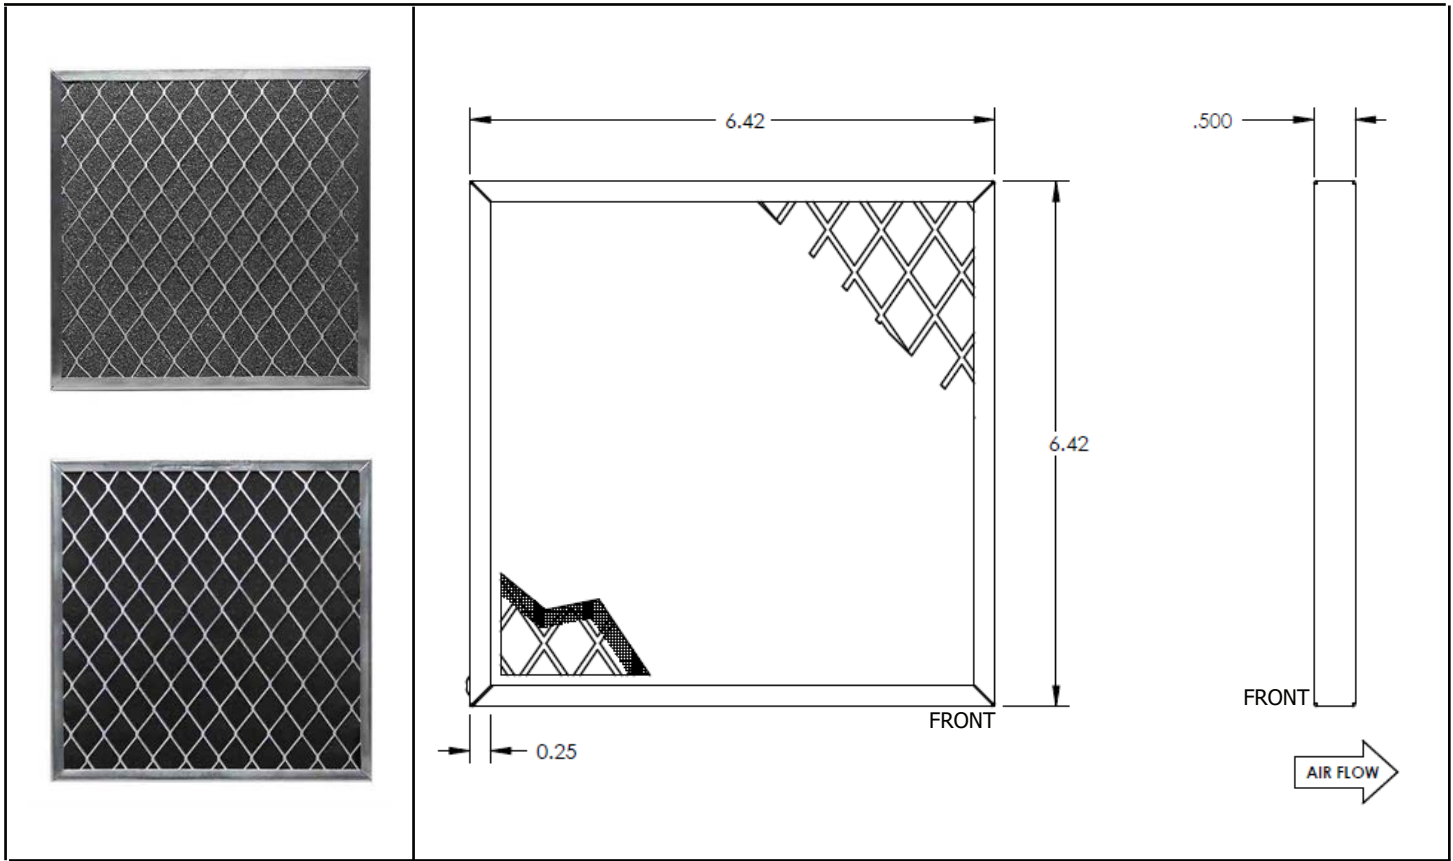

Water Resistant Specialty Filter

LFG172FHDH

163 x 163 x 12.7mm (6.42" x 6.42" x 0.50")

Orion Fans Hydrophobic Mesh air filters are water-repellent and offer a low pressure drop, cost-effective solution. The combination of hydrophobic mesh on the downstream side and high density foam on the upstream side offers a durable, cleanable, and moisture-resistant product. Designed for outdoor cabinets, process equipment applications requiring mist elimination, or other harsh environment installations.

These water-repellent filters will help meet various enclosure-level standards such as MIL-STD, NEMA and IP ratings.

Part Number	LFG172FHDH
Frame Description	Aluminum
Filter Material	45 PPI Gray High Density Foam, UL94 HF-1, and Hydrophobic Mesh on downstream side
Rivet Description	Aluminum
Grid Description	Aluminum Uni-grid support on upstream and downstream sides
Matching Louvered Guards	LFG172, LFGS172, LFGH172