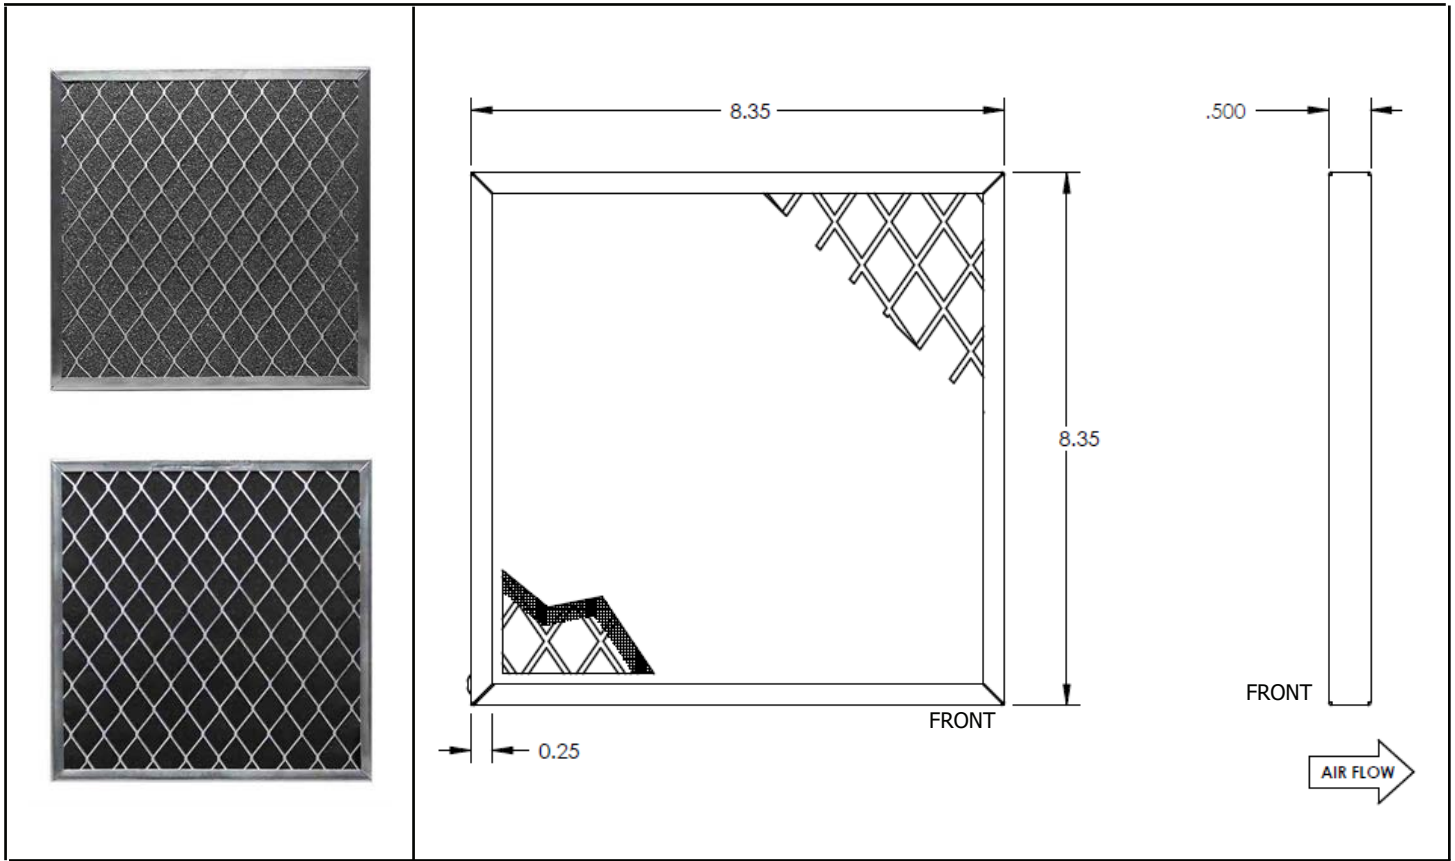

Water Resistant Specialty Filter

LFG200FHDH

212 x 212 x 12.7mm (8.35" x 8.35" x 0.50")

Orion Fans Hydrophobic Mesh air filters are water-repellent and offer a low pressure drop, cost-effective solution. The combination of hydrophobic mesh on the downstream side and high density foam on the upstream side offers a durable, cleanable, and moisture-resistant product. Designed for outdoor cabinets, process equipment applications requiring mist elimination, or other harsh environment installations.

These water-repellent filters will help meet various enclosure-level standards such as MIL-STD, NEMA and IP ratings.

Part Number	LFG200FHDH
Frame Description	Aluminum
Filter Material	45 PPI Gray High Density Foam, UL94 HF-1, and Hydrophobic Mesh on downstream side
Rivet Description	Aluminum
Grid Description	Aluminum Uni-grid support on upstream and downstream sides
Matching Louvered Guards	LFGS200,LFGH200