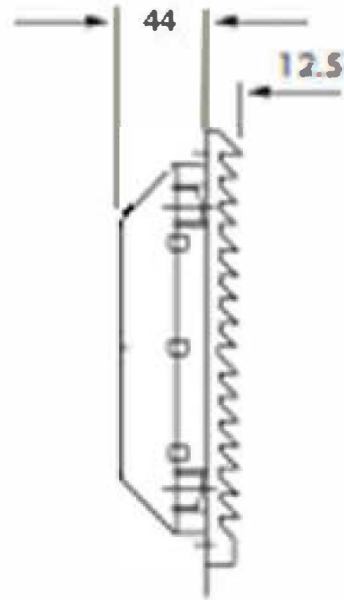

Louvered Fan Guards

FILTER KIT FOR 225mm (8.85") Fan

Part Number	LFG225B
Frame Description	
Filter Mesh Material	
Color	Black is standard. Gray is available on request. To specify gray remove "B" from part number. Minimums may apply.