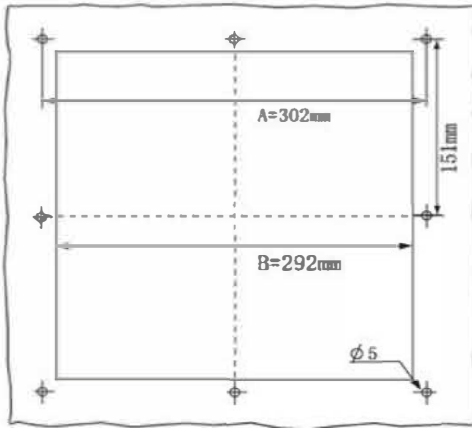

Louvered Fan Guards

FILTER KIT FOR 225mm (8.85") Fan

Part Number	LFG225B
Frame Description	
Filter Mesh Material	
Color	Black is standard. Gray is available on request. To specify gray remove "B" from part number. Minimums may apply.