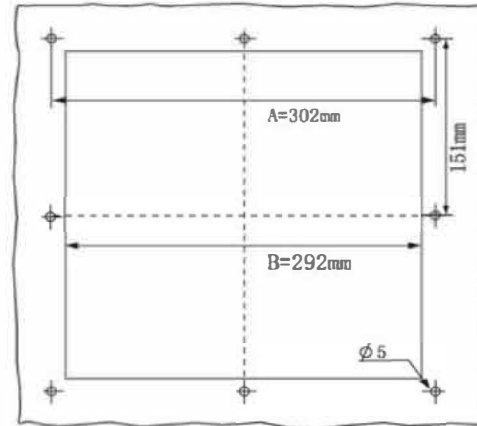

Louvered Fan Guards

FILTER KIT FOR 280mm (11.0") Fan

Part Number	LFG280B
Frame Description	
Filter Mesh Material	
Color	

**Filter Media Replacement
5-Pack:
LFG280BF/PK**

X-ON Electronics

Largest Supplier of Electrical and Electronic Components