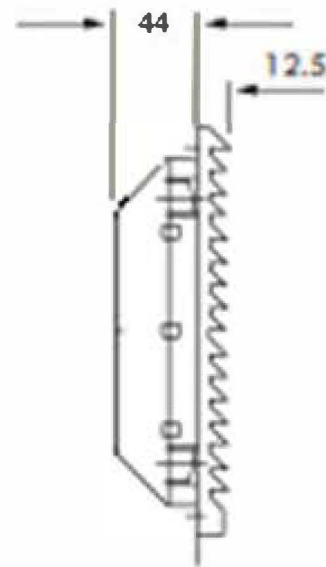

Louvered Fan Guards

FILTER KIT FOR 280mm (11.0") Fan

Part Number	LFG280B
Frame Description	
Filter Mesh Material	
Color	

**Filter Media Replacement
5-Pack:
LFG280BF/PK**

X-ON Electronics

Largest Supplier of Electrical and Electronic Components