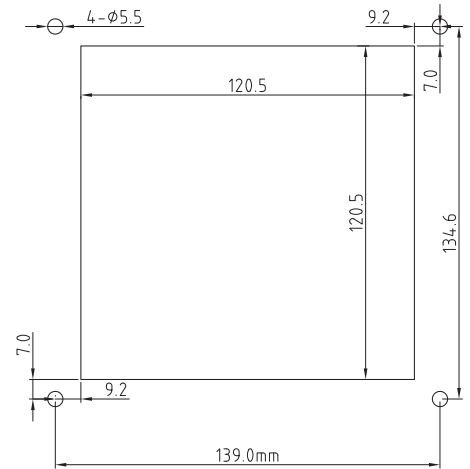

Louvered Fan Guards (hinged type)

Easy Access to Media

Part Number	LFGH120	Filter Media 5-Packs	
Frame Description	ABS Resin - flame resistant UL94V-0, with UV protection. Vents with screens at 45-degree angle. Includes high foam sealing edge - protection grade IP44-IP54. Snap-fit or screw mount.	Part Number	Description
Filter Mesh Material	Nylon Fiber - Synthetic Resin, filters to 8 microns.	LFG120BF/PK	For LFGH120
Color	Gray is standard. Black is available upon request. Minimums may apply.		
Matching Series	OA109, OA125, OA4715, OD1225, OD1232, OD1238		
Hardware	1 bag - 4 ea. M4x8, washer, lock washer 1 bag - 4 ea. M4x12, nut, star washer		