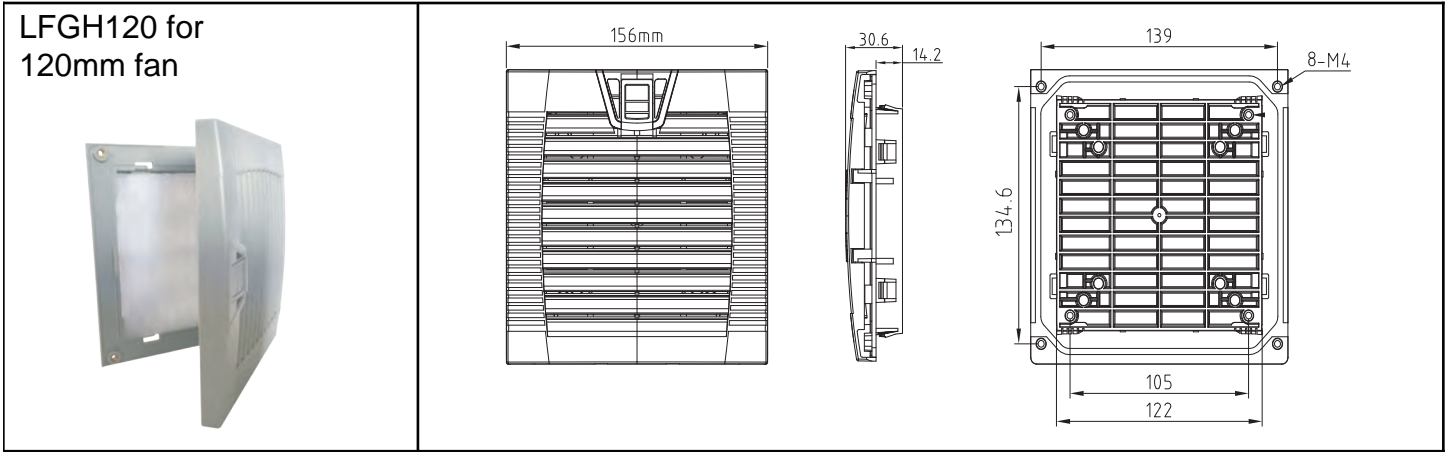

Louvered Fan Guards (hinged type)

Easy Access to Media

Part Number	LFGH120	Filter Media 5-Packs	
Frame Description	ABS Resin - flame resistant UL94V-0, with UV protection. Vents with screens at 45-degree angle. Includes high foam sealing edge - protection grade IP44-IP54. Snap-fit or screw mount.	Part Number	Description
Filter Mesh Material	Nylon Fiber - Synthetic Resin, filters to 8 microns.	LFG120BF/PK	For LFGH120
Color	Gray is standard. Black is available upon request. Minimums may apply.		
Matching Series	OA109, OA125, OA4715, OD1225, OD1232, OD1238		
Hardware	1 bag - 4 ea. M4x8, washer, lock washer 1 bag - 4 ea. M4x12, nut, star washer		