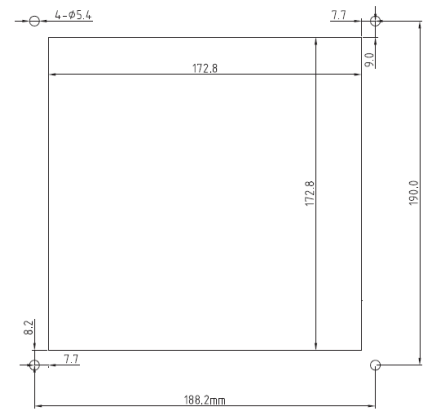

PANEL CUTOUT