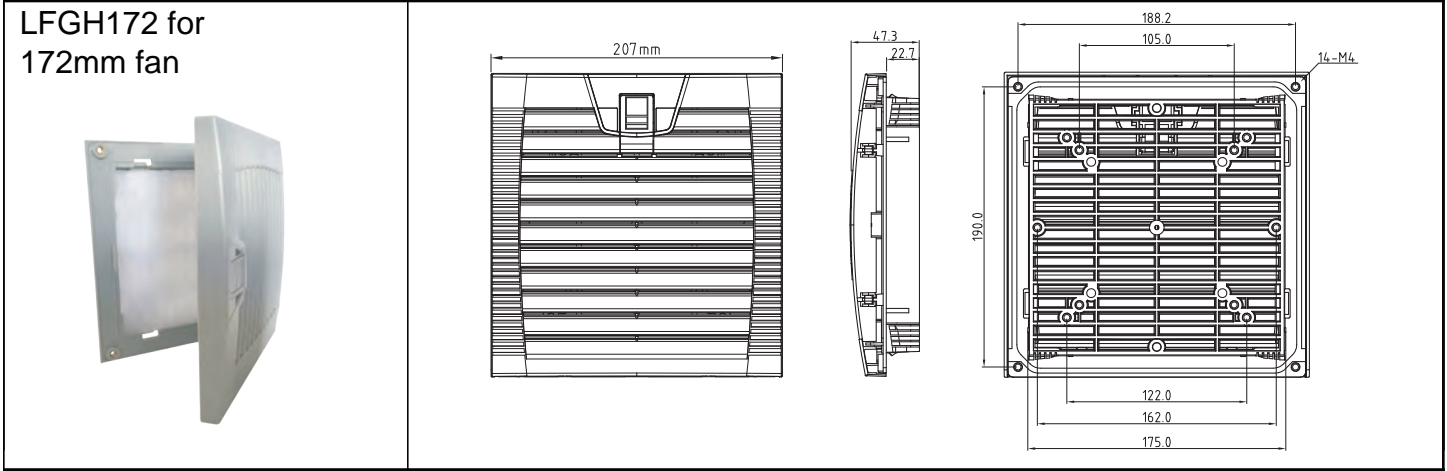

Louvered Fan Guards (hinged type)

Easy Access to Media

Part Number	LFGH172
Frame Description	ABS Resin - flame resistant UL94V-0, with UV protection. Vents with screens at 45-degree angle. Includes high foam sealing edge - protection grade IP44-IP54. Snap-fit or screw mount.
Filter Mesh Material	Nylon Fiber - Synthetic Resin, filters to 8 microns.
Color	Gray is standard. Black is available upon request. Minimums may apply.
Matching Series	OA109, OA125, OA162, OA172, OA4715, OA5920, OD1225, OD1232, OD1238, OD172
Hardware	1 bag - 4 ea. M4x8, washer, lock washer 1 bag - 4 ea. M4x12, nut, star washer

Filter Media 5-Packs	
Part Number	Description
LFG172BF/PK	For LFGH172

PANEL CUTOUT

X-ON Electronics

Largest Supplier of Electrical and Electronic Components

Click to view similar products for [Fan Accessories](#) category: