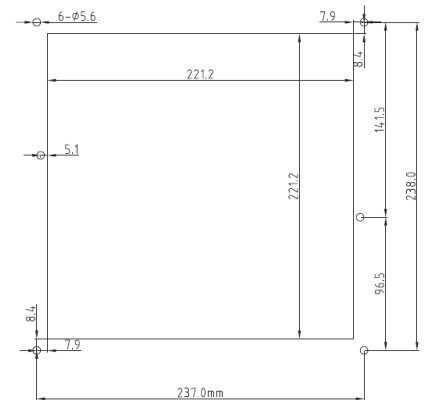

Louvered Fan Guards (hinged type)

Easy Access to Media

Part Number	LFGH200
Frame Description	ABS Resin - flame resistant UL94V-0, with UV protection. Vents with screens at 45-degree angle. Includes high foam sealing edge - protection grade IP44-IP54. Snap-fit or screw mount.
Filter Mesh Material	Nylon Fiber - Synthetic Resin, filters to 8 microns.
Color	Gray is standard. Black is available upon request. Minimums may apply.
Matching Series	OA200AN, OD172, OA162, OA172S, OA5920, OA225, OA180, OD180
Hardware	1 bag - 6 ea. M4x8, washer, lock washer 1 bag - 4 ea. M4x12, nut, star washer 1 bag - 4 ea. M6x12, washer, lock washer