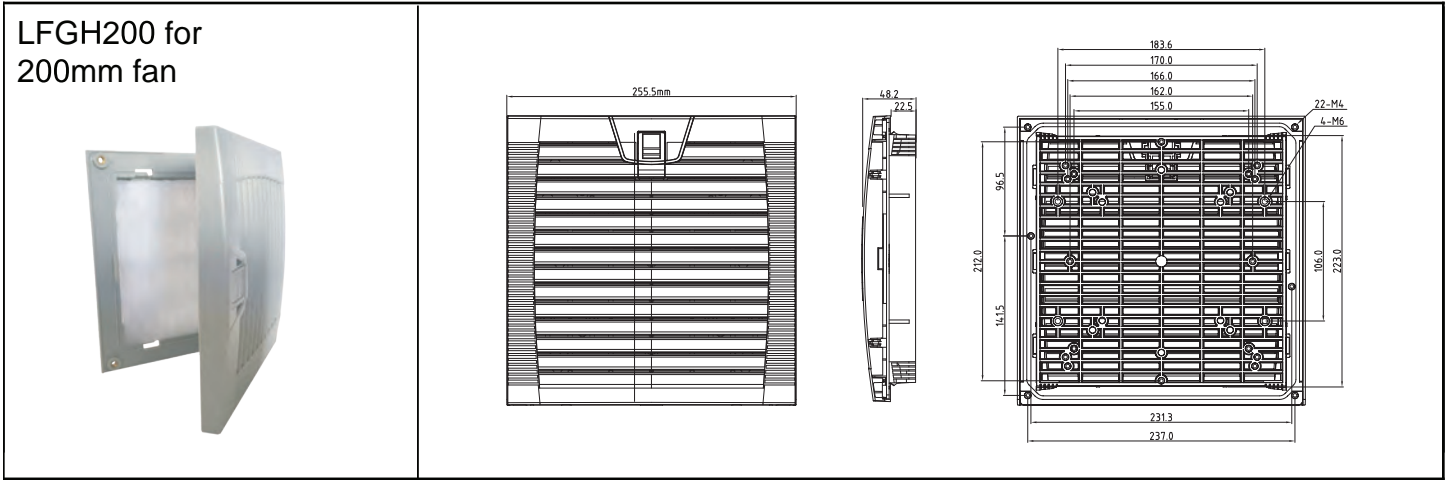

Louvered Fan Guards (hinged type)

Easy Access to Media

Part Number	LFGH200
Frame Description	ABS Resin - flame resistant UL94V-0, with UV protection. Vents with screens at 45-degree angle. Includes high foam sealing edge - protection grade IP44-IP54. Snap-fit or screw mount.
Filter Mesh Material	Nylon Fiber - Synthetic Resin, filters to 8 microns.
Color	Gray is standard. Black is available upon request. Minimums may apply.
Matching Series	OA200AN, OD172, OA162, OA172S, OA5920, OA225, OA180, OD180
Hardware	1 bag - 6 ea. M4x8, washer, lock washer 1 bag - 4 ea. M4x12, nut, star washer 1 bag - 4 ea. M6x12, washer, lock washer