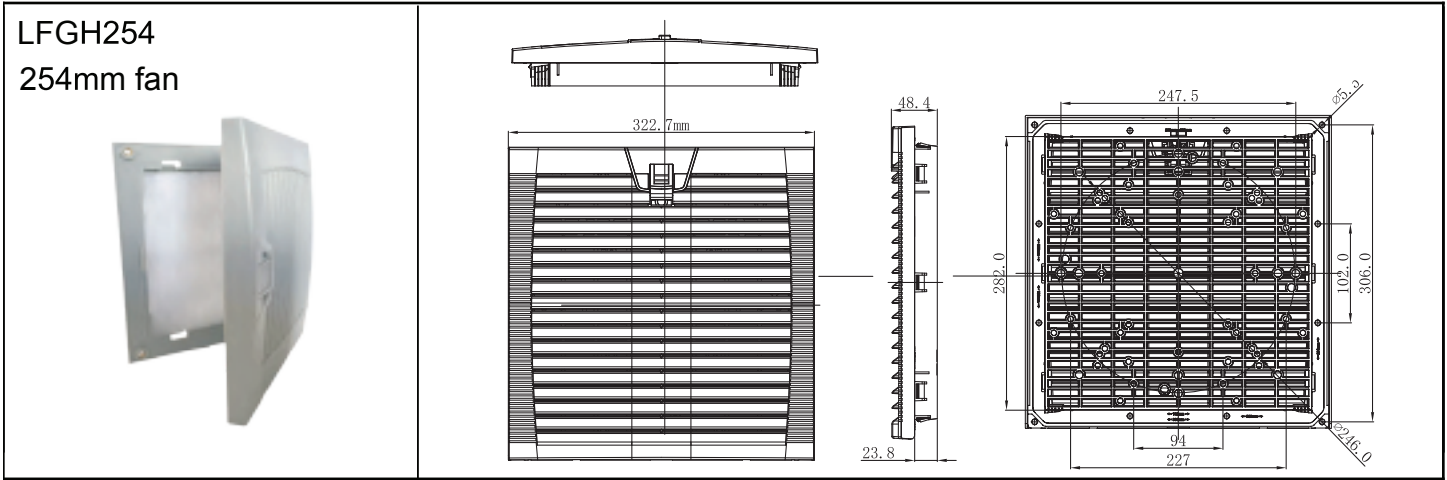

Louvered Fan Guards (hinged type)

Easy Access to Media

Part Number	LFG254
Frame Description	ABS Resin - flame resistant UL94V-0, with UV protection. Vents with screens at 45-degree angle. Includes high foam sealing edge - protection grade IP44-IP54. Snap-fit or screw mount.
Filter Mesh Material	Nylon Fiber - Synthetic Resin, filters to 8 microns.
Color	Gray is standard. Black is available upon request. Minimums may apply.
Matching Series	OA200AN, OA254AN, OA254AP, OA2543AN, OA2547AN, OD254AP
Hardware	1 bag - 6 ea. M4x8, washer, lock washer 1 bag - 4 ea. M4x12, nut, star washer 1 bag - 4 ea. M6x12, washer, lock washer