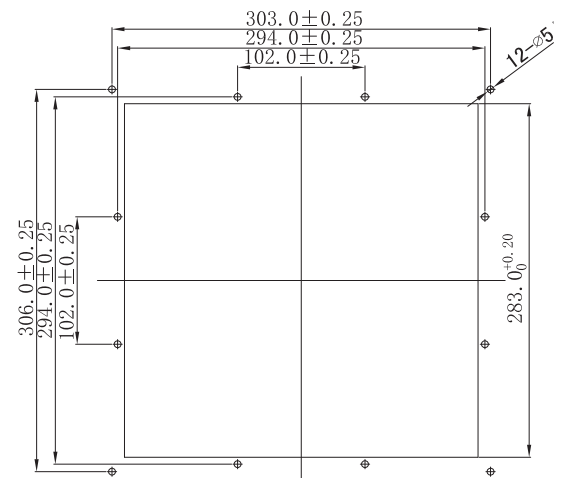

Louvered Fan Guards (hinged type)

Easy Access to Media

Part Number	LFG254
Frame Description	ABS Resin - flame resistant UL94V-0, with UV protection. Vents with screens at 45-degree angle. Includes high foam sealing edge - protection grade IP44-IP54. Snap-fit or screw mount.
Filter Mesh Material	Nylon Fiber - Synthetic Resin, filters to 8 microns.
Color	Gray is standard. Black is available upon request. Minimums may apply.
Matching Series	OA200AN, OA254AN, OA254AP, OA2543AN, OA2547AN, OD254AP
Hardware	1 bag - 6 ea. M4x8, washer, lock washer 1 bag - 4 ea. M4x12, nut, star washer 1 bag - 4 ea. M6x12, washer, lock washer