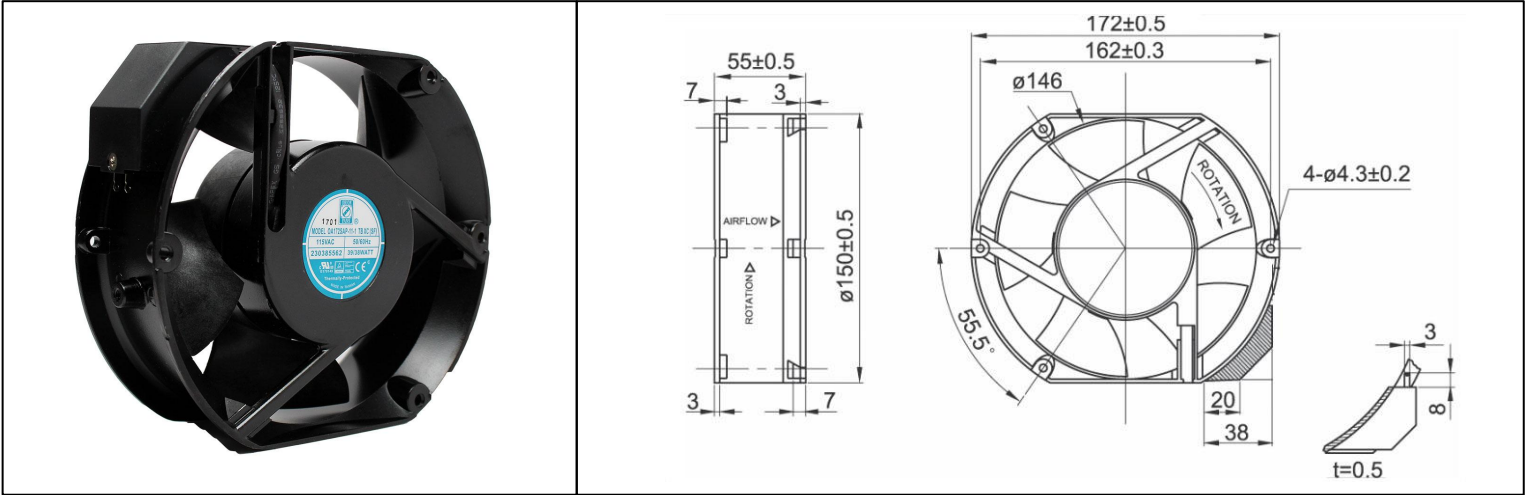

OA172SAP XC Salt Fog Series

AC Fan - 115V, 230V
172 x 150 x 55mm (6.7"x 5.9"x 2.2")

Frame	Diecast Aluminum	<u>Operating Temperature</u> -20C ~ +70C <u>Storage Temperature</u> -30C ~ +80C <u>Life Expectancy</u> 40,000 hours (L10 at 40C) <u>Environmental Protection</u> Salt Fog Rated Weight: ~ 2.4 lbs	
Impeller	PBT, UL94V-0 plastic		
Connection	Terminals		
Motor	AC Capacitor drive, Thermally protected		
Bearing System	Dual Ball Bearings		
Insulation Resistance	>100M ohm between leadwire and frame (500VDC)		
Dielectric Strength	1 min at 1500 VAC,50/60 Hz		
		m2	

Part Number	OA172SAP-11-1TBXCFSF	OA172SAP-22-1TBXCFSF
Rated Voltage	115 VAC	230 VAC
Voltage Range	103 ~ 126 VAC	207 ~ 253 VAC
Rated Power	38 W	38 W
Rated Current	0.34 A	0.17 A
Rated Speed (RPM)	3400	3400
Airflow (CFM)	293	293
Noise Level (dB)	60	60
Max. Static Pressure	0.90"H ₂ O	0.90"H ₂ O