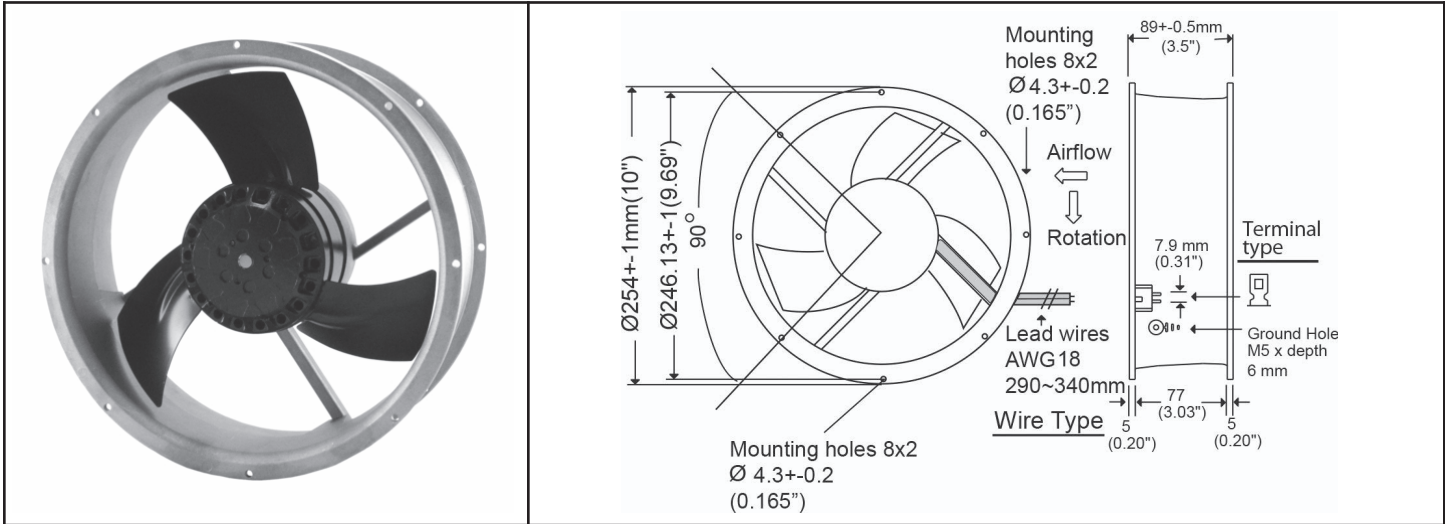

OA2543 Series - All Metal

AC Fan - 115V, 230V
254 x 89mm (10.0" x 3.5")

Frame	Diecast Aluminum	Operating Temperature Ball Bearing -30C ~ +80C (non-condensing) Storage Temp -40C ~ +100C	
Impeller	Metal Alloy		
Connection	2x Lead Wires 18 AWG or terminals		
Motor	AC Capacitor Induction, thermally protected	Life Expectancy Ball Bearing 50,000 hours (L10 at 55C) Environmental Protection IP56	
Bearing System	Dual ball bearing	Weight: ~ 4.7 lbs	
Insulation Resistance	>100M ohm between lead-wire and frame (500VDC)		
Dielectric Strength	1 min at 1500 VAC, 50/60Hz	m0	