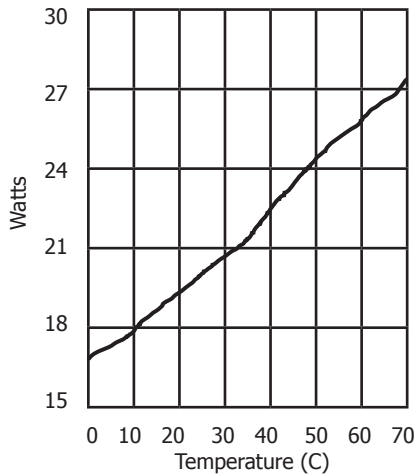

OA300ST Short Tray

Environment Responsive Smart Fan Tray 432 x 203 x 44.5mm

The OA300ST smart fan tray saves energy by sensing the ambient temperature and adjusting it's fan speed accordingly.

Modular power cord is resettable circuit breaker, and lighted rocker.

Speed: 1600 ~ 2500 RPM
Air Flow: 190 ~ 300

Slides easily into any standard 19" rack

115V, 230V AC available

600,000 hour life expectancy

Low noise
Low power consumption
Ultra low speed operation

OPTIONS

Automatic thermal control, hub mounted or lead mounted
Manual speed control

Part Number	Description:
OA300ST-12003	120VAC, hub-mounted thermistor
OA300ST-12004	120VAC, remote, detachable thermistor
OA300ST-23003	230VAC, hub-mounted thermistor