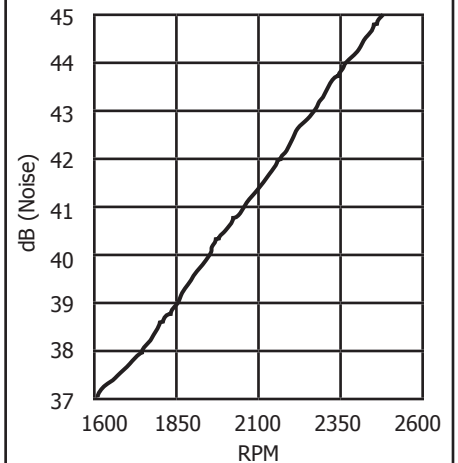

OA300ST Short Tray

Environment Responsive Smart Fan Tray 432 x 203 x 44.5mm

The OA300ST smart fan tray saves energy by sensing the ambient temperature and adjusting it's fan speed accordingly.

Modular power cord is resettable circuit breaker, and lighted rocker.

Speed: 1600 ~ 2500 RPM
Air Flow: 190 ~ 300

Slides easily into any standard 19" rack

115V, 230V AC available

600,000 hour life expectancy

Low noise
Low power consumption
Ultra low speed operation

OPTIONS

Automatic thermal control, hub mounted or lead mounted
Manual speed control

Part Number	Description:
OA300ST-12003	120VAC, hub-mounted thermistor
OA300ST-12004	120VAC, remote, detachable thermistor
OA300ST-23003	230VAC, hub-mounted thermistor