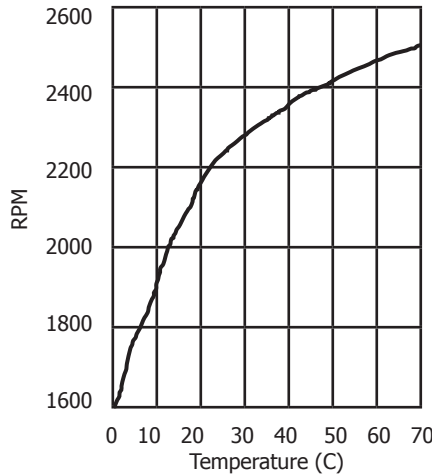

OA300ST Short Tray

Environment Responsive Smart Fan Tray 432 x 203 x 44.5mm

The OA300ST smart fan tray saves energy by sensing the ambient temperature and adjusting it's fan speed accordingly.

Modular power cord is resettable circuit breaker, and lighted rocker.

Speed: 1600 ~ 2500 RPM
Air Flow: 190 ~ 300

Slides easily into any standard 19" rack

115V, 230V AC available

600,000 hour life expectancy

Low noise
Low power consumption
Ultra low speed operation

OPTIONS

Automatic thermal control, hub mounted or lead mounted
Manual speed control

Part Number	Description:
OA300ST-12003	120VAC, hub-mounted thermistor
OA300ST-12004	120VAC, remote, detachable thermistor
OA300ST-23003	230VAC, hub-mounted thermistor