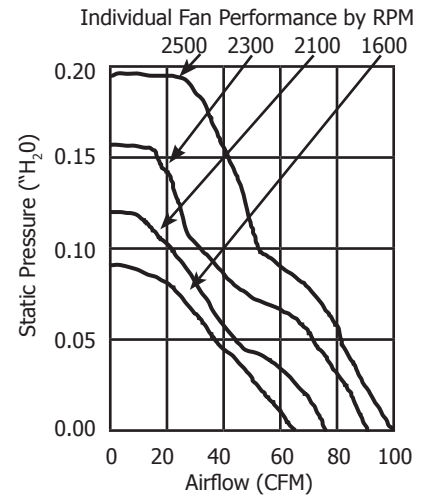

OA300ST Short Tray

Environment Responsive Smart Fan Tray 432 x 203 x 44.5mm

The OA300ST smart fan tray saves energy by sensing the ambient temperature and adjusting it's fan speed accordingly.

Modular power cord is resettable circuit breaker, and lighted rocker.

Speed: 1600 ~ 2500 RPM
Air Flow: 190 ~ 300

Slides easily into any standard 19" rack

115V, 230V AC available

600,000 hour life expectancy

Low noise
Low power consumption
Ultra low speed operation

OPTIONS

Automatic thermal control, hub mounted or lead mounted
Manual speed control

Part Number	Description:
OA300ST-12003	120VAC, hub-mounted thermistor
OA300ST-12004	120VAC, remote, detachable thermistor
OA300ST-23003	230VAC, hub-mounted thermistor