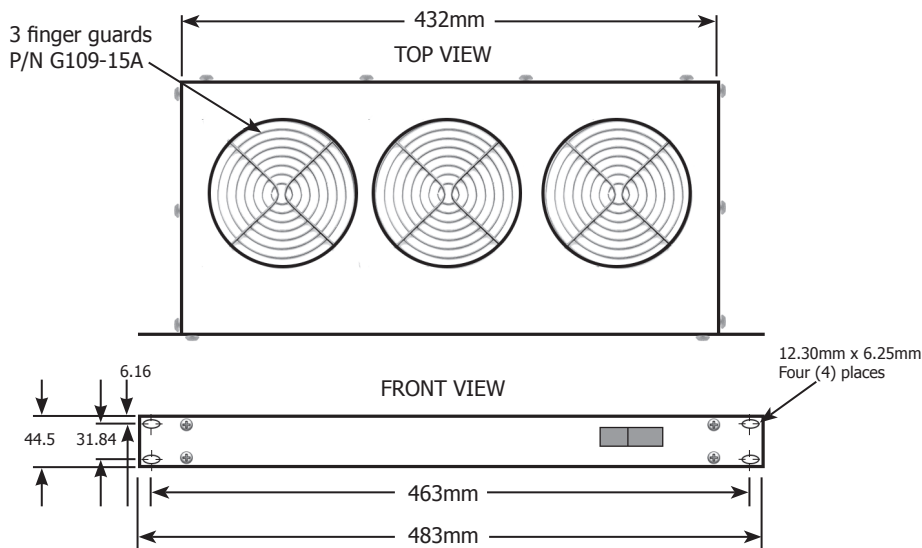

OA300ST Short Tray

Environment Responsive Smart Fan Tray 432 x 203 x 44.5mm

The OA300ST smart fan tray saves energy by sensing the ambient temperature and adjusting it's fan speed accordingly.

Modular power cord is resettable circuit breaker, and lighted rocker.

Speed: 1600 ~ 2500 RPM
Air Flow: 190 ~ 300

Slides easily into any standard 19" rack

115V, 230V AC available

600,000 hour life expectancy

Low noise
Low power consumption
Ultra low speed operation

OPTIONS

Automatic thermal control, hub mounted or lead mounted
Manual speed control

Part Number	Description:
OA300ST-12003	120VAC, hub-mounted thermistor
OA300ST-12004	120VAC, remote, detachable thermistor
OA300ST-23003	230VAC, hub-mounted thermistor