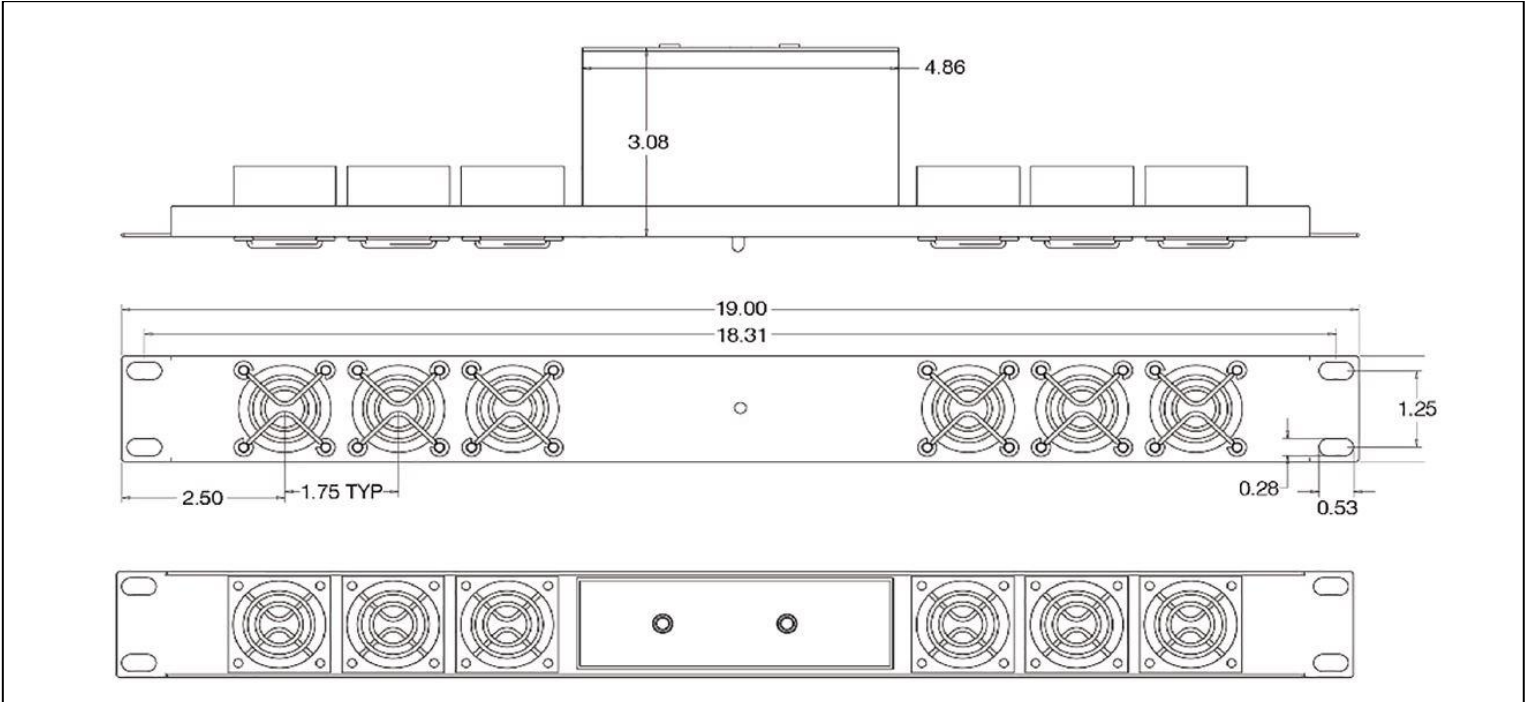

# OA406 Fan Tray

Universal Input 90 -264VAC

Switching AC/DC Adaptor	12V	<u>Operating Temperature</u> -10C ~ +50C, 20 - 90% RH
Output Power	60 W (Max load 5 A)	<u>Storage Temperature</u> -40 ~ +85C, 10 - 95% RH

Description	<ul style="list-style-type: none"> <li>• Universal 90-264VAC Input external power supply</li> <li>• 1U high, panel mount configuration</li> <li>• Either N. American NEMA 5-15P or IEC320-C14 connection</li> <li>• High Airflow of 160CFM provided by 6x Orion OD4028-12HBXC</li> <li>• Bi-color LED alarm indicator lamp</li> <li>• Optional redundant 2nd power supply available</li> <li>• Redundant power switching is seamless and automatic</li> <li>• Redundant power input may be from customers 12VDC supply</li> <li>• Sturdy 16 Ga Powder Coated Steel Construction</li> </ul>
-------------	--

OA406	Power Input NEMA 5-15 plug
OA406-IEC	C14 power supply plug
OA406-DUAL	With redundant power supply
OA406-IEC-DUAL	With redundant power supply, international version
OA406-PS:	Add-on power supply. Converts OA406 to DUAL
OA406-IEC-PS	Add-on power supply. International version