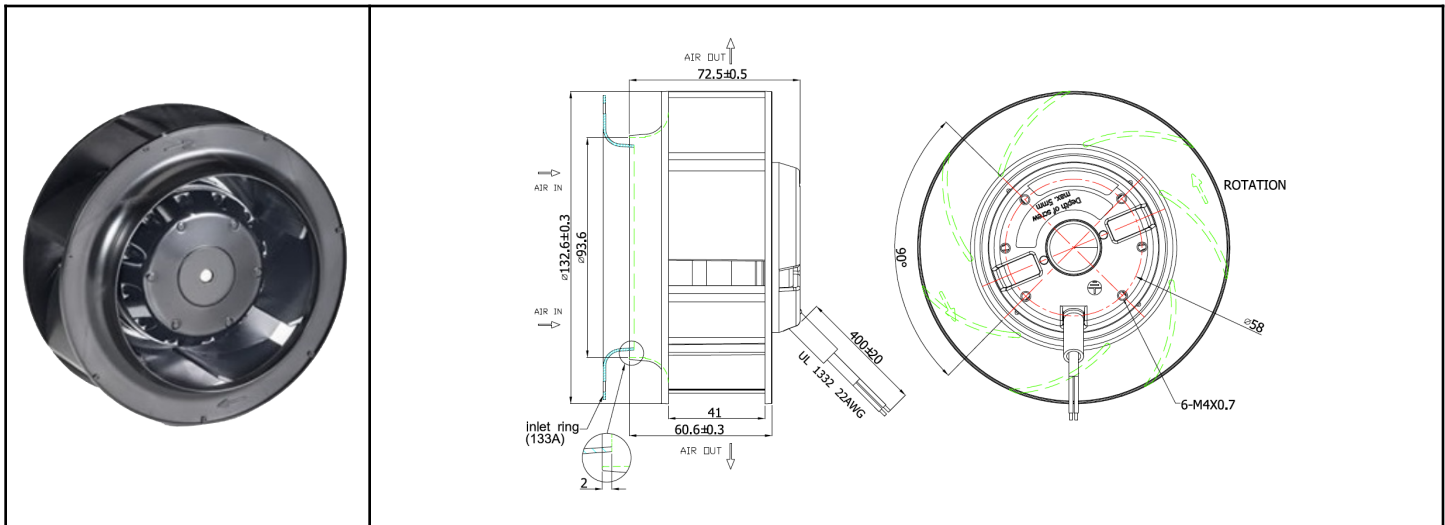

OAB13372 Series

AC Blower, ball bearing
133x72 (5.24"x 2.83")

Backwards Curved Impeller		<u>Insulation Housing:</u> AC1500V / 1 minute <u>Insulation Resistance:</u> > 100 M ohms DC500V <u>Operating Temperature</u> -40 C ~ +60C <u>Life Expectancy</u> 40,000 hours (L10, 40C) Ball bearing IP55 Rated Weight 2 lbs. m2	<p>Blue = 60Hz Red = 50Hz</p>
Frame & Impeller	Frame - Diecast aluminum Impeller - UL94V-O Thermoplastic		
Connection	Lead Wires		
Motor	AC, shaded pole, thermally protected		
Bearing System	Dual Ball		