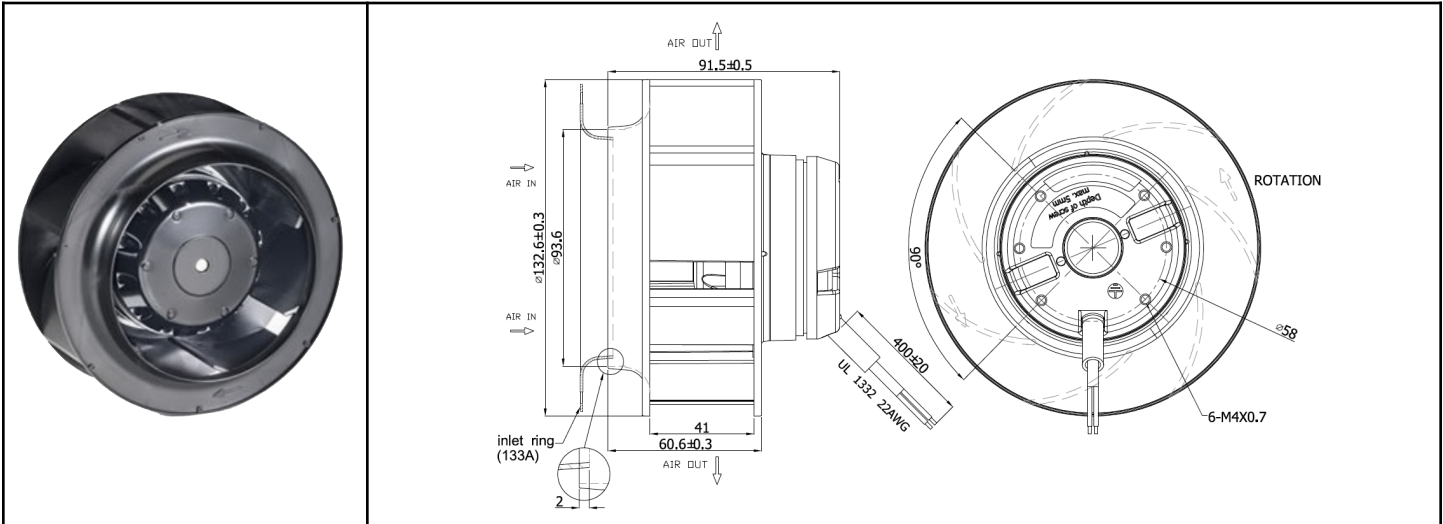

OAB13391 Series

AC Blower, ball bearing
133x91 (5.24"x 3.62")

Backwards Curved Impeller		<u>Insulation Housing:</u> AC1500V / 1 minute <u>Insulation Resistance:</u> > 100 M ohms DC500V <u>Operating Temperature</u> -40 C ~ +60C <u>Life Expectancy</u> 40,000 hours (L10, 40C) Ball bearing IP55 Rated Weight 2.65 lbs. m2	<p>Blue = 60Hz Red = 50Hz</p>
Frame & Impeller	Frame - Diecast aluminum Impeller - UL94V-O Thermoplastic		
Connection	Lead Wires		
Motor	AC, shaded pole, thermally protected		
Bearing System	Dual Ball		