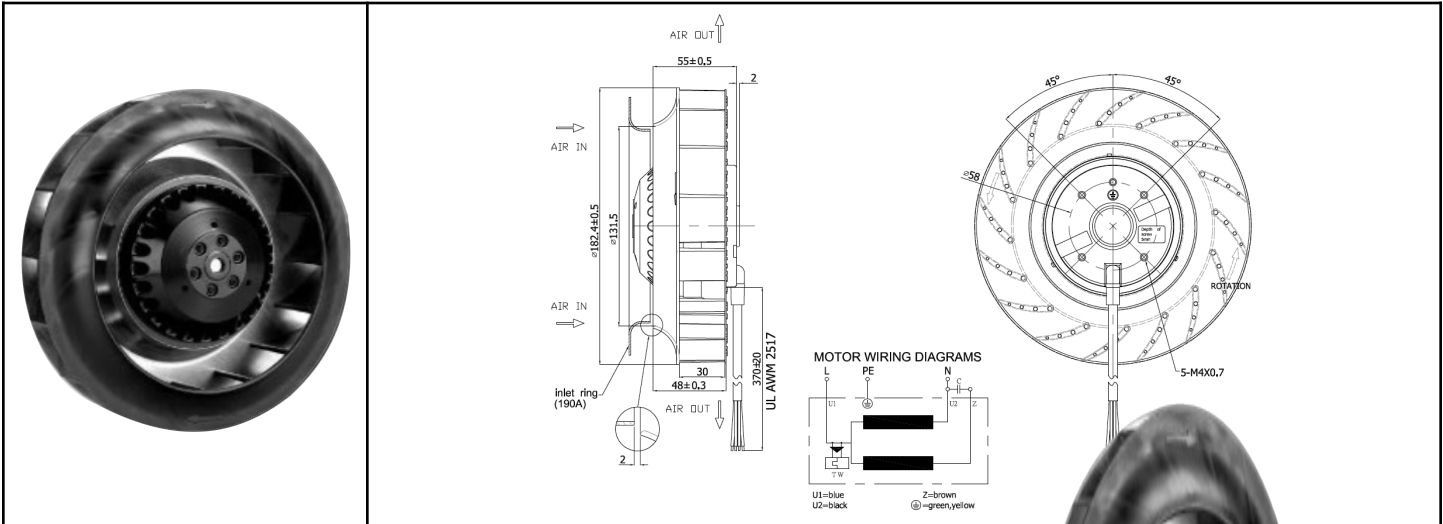

# OAB18055 Series

AC Blower, ball bearing  
182x55 (7.17"x 2.17")

<b>Backwards Curved Impeller</b>		<p><u>Insulation Housing:</u> AC1500V / 1 minute</p> <p><u>Insulation Resistance:</u> &gt; 100 M ohms DC500V</p> <p><u>Operating Temperature</u> -40 C ~ +60C</p> <p><u>Life Expectancy</u> 40,000 hours (L10, 40C) Ball bearing</p> <p>IP55 Rated Weight 2.65 lbs.</p> <p>m2</p>	<p>Blue = 60Hz Red = 50Hz</p>
<b>Frame &amp; Impeller</b>	<p>Frame - Diecast aluminum Impeller - UL94V-O Thermoplastic</p>		
<b>Connection</b>	Lead Wires		
<b>Motor</b>	<p>AC Capacitor drive 10uF/250V (115V) 2uF/450V (230V) (Capacitor Included)</p>		
<b>Bearing System</b>	Dual Ball		