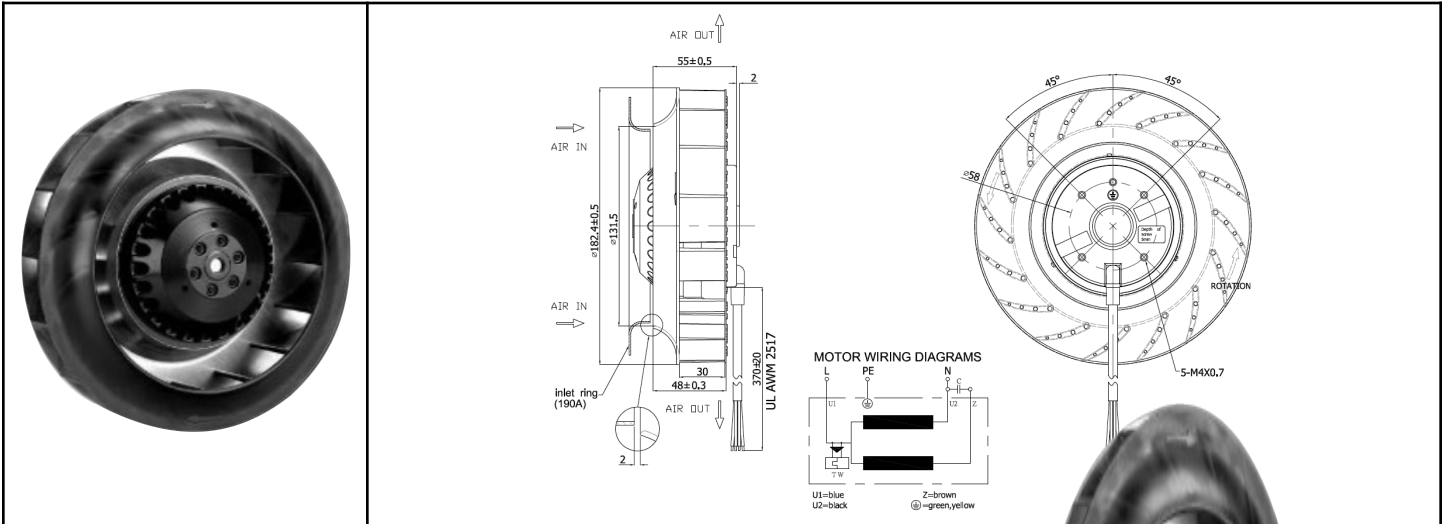

# OAB18055 Series

AC Blower, ball bearing  
182x55 (7.17"x 2.17")

<b>Backwards Curved Impeller</b>		<p><u>Insulation Housing:</u> AC1500V / 1 minute</p> <p><u>Insulation Resistance:</u> &gt; 100 M ohms DC500V</p> <p><u>Operating Temperature</u> -40 C ~ +60C</p> <p><u>Life Expectancy</u> 40,000 hours (L10, 40C) Ball bearing</p> <p>IP55 Rated Weight 2.65 lbs.</p> <p>m2</p>	<p>Blue = 60Hz Red = 50Hz</p>
<b>Frame &amp; Impeller</b>	<p>Frame - Diecast aluminum Impeller - UL94V-O Thermoplastic</p>		
<b>Connection</b>	Lead Wires		
<b>Motor</b>	<p>AC Capacitor drive 10uF/250V (115V) 2uF/450V (230V) (Capacitor Included)</p>		
<b>Bearing System</b>	Dual Ball		