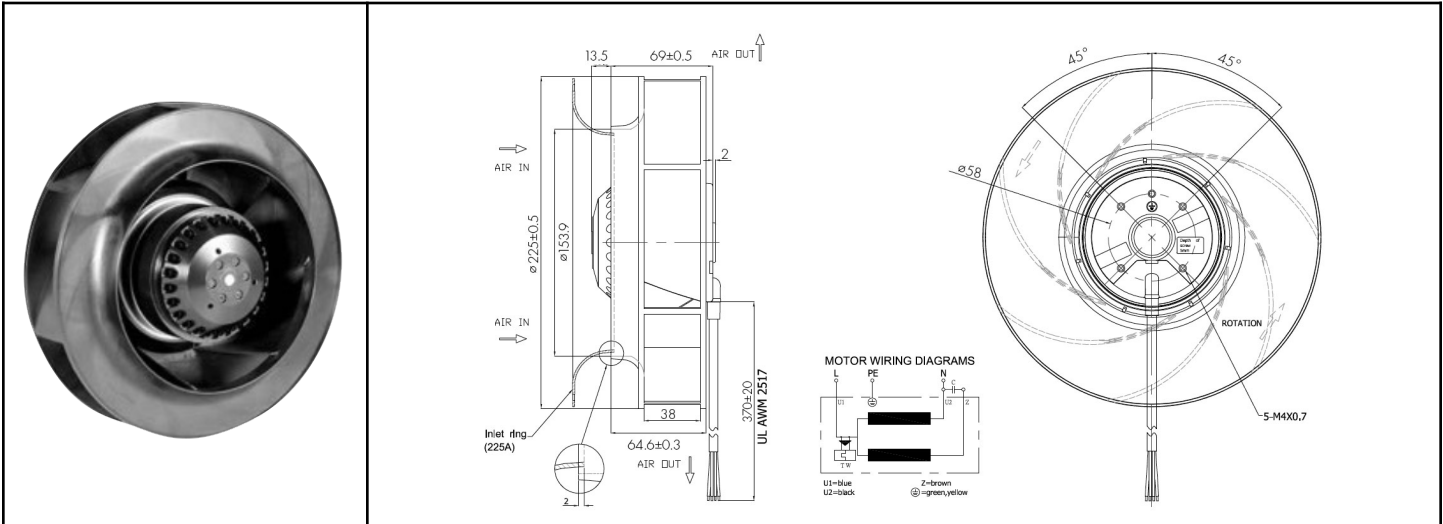

OAB22569 Series

AC Blower, ball bearing
225x69 (8.86"x 2.72")

Backwards Curved Impeller		<u>Insulation Housing:</u> AC1500V / 1 minute <u>Insulation Resistance:</u> > 100 M ohms DC500V <u>Operating Temperature</u> -40 C ~ +60C <u>Life Expectancy</u> 40,000 hours (L10, 40C) Ball bearing IP55 Rated Weight 5.1 lbs. m2	<p>Blue = 60Hz Red = 50Hz</p>
Frame & Impeller	Frame - Diecast aluminum Impeller - UL94V-O Thermoplastic		
Connection	Lead Wires		
Motor	AC Capacitor drive 12uF/250V (115V) 3uF/450V (230V) (Capacitor Included)		
Bearing System	Dual Ball		