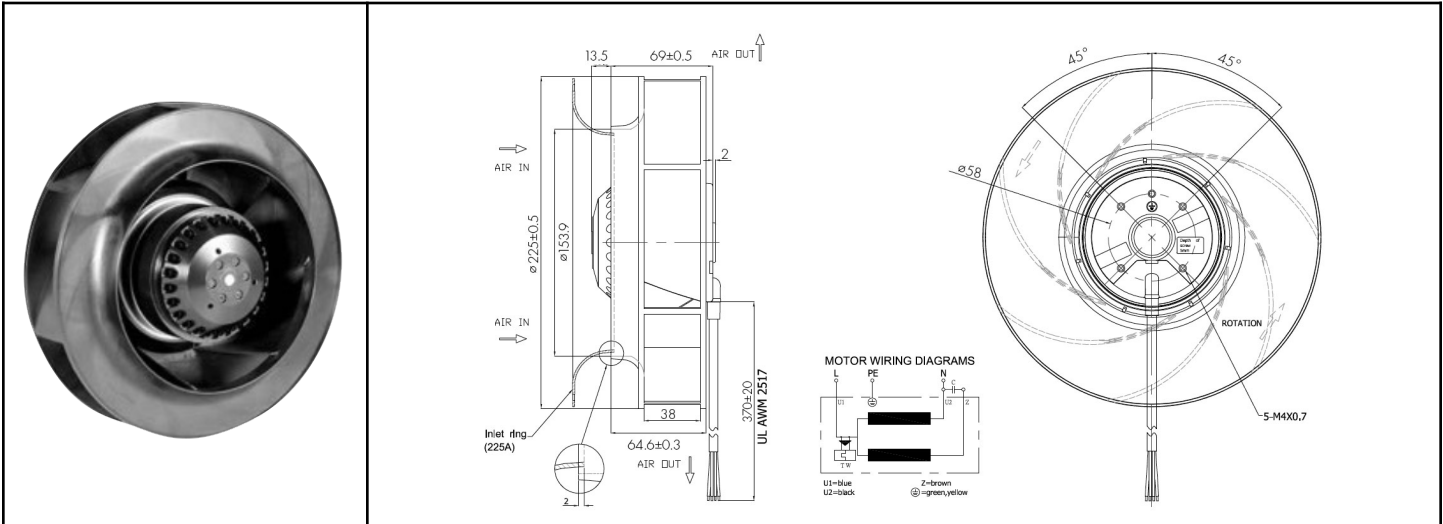

OAB22569 Series

AC Blower, ball bearing
225x69 (8.86"x 2.72")

Backwards Curved Impeller		Insulation Housing: AC1500V / 1 minute Insulation Resistance: > 100 M ohms DC500V Operating Temperature -40 C ~ +60C Life Expectancy 40,000 hours (L10, 40C) Ball bearing IP55 Rated Weight 5.1 lbs. m2	<p>Blue = 60Hz Red = 50Hz</p>
Frame & Impeller	Frame - Diecast aluminum Impeller - UL94V-O Thermoplastic		
Connection	Lead Wires		
Motor	AC Capacitor drive 12uF/250V (115V) 3uF/450V (230V) (Capacitor Included)		
Bearing System	Dual Ball		