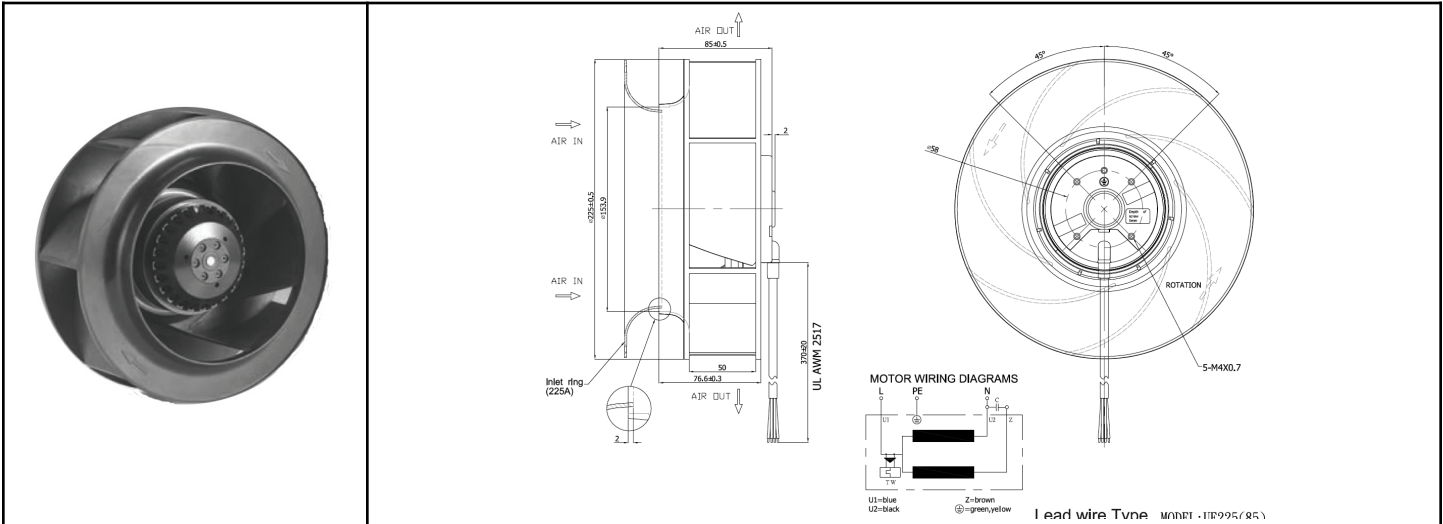

# OAB22585 Series

AC Blower, ball bearing  
225x85 (8.86"x 3.35")

<b>Backwards Curved Impeller</b>		<u>Insulation Housing:</u> AC1500V / 1 minute  <u>Insulation Resistance:</u> > 100 M ohms DC500V  <u>Operating Temperature</u> -40 C ~ +60C  <u>Life Expectancy</u> 40,000 hours (L10, 40C) Ball bearing  IP55 Rated  Weight 5.1 lbs.  m2	<p>Blue = 60Hz Red = 50Hz</p>
<b>Frame &amp; Impeller</b>	Frame - Diecast aluminum, Impeller - UL94V-O Thermoplastic		
<b>Connection</b>	Lead Wires		
<b>Motor</b>	AC Capacitor drive 12uF/250V (115V) 3uF/450V (230V) (Capacitor Included)		
<b>Bearing System</b>	Dual Ball		