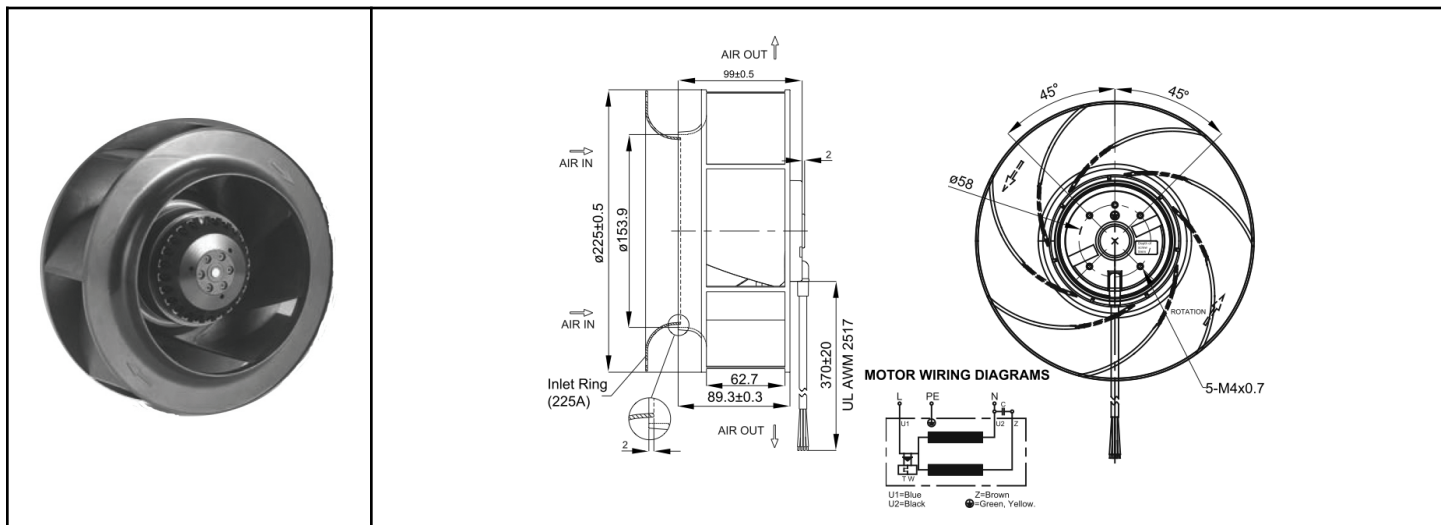

# OAB22599 Series

AC Blower, ball bearing  
225x99 (8.86"x 3.9")

<b>Backwards Curved Impeller</b>		<u>Insulation Housing:</u> AC1500V / 1 minute  <u>Insulation Resistance:</u> > 100 M ohms DC500V  <u>Operating Temperature</u> -40 C ~ +60C  <u>Life Expectancy</u> 40,000 hours (L10, 40C) Ball bearing  IP55 Rated  Weight 5.1 lbs.  m2	
<b>Frame &amp; Impeller</b>	Frame - Diecast aluminum, Impeller - UL94V-O Thermoplastic		
<b>Connection</b>	Lead Wires		
<b>Motor</b>	AC Capacitor drive 16uF/250V (115V) 4uF/450V (230V) (Capacitor Included)		
<b>Bearing System</b>	Dual Ball		