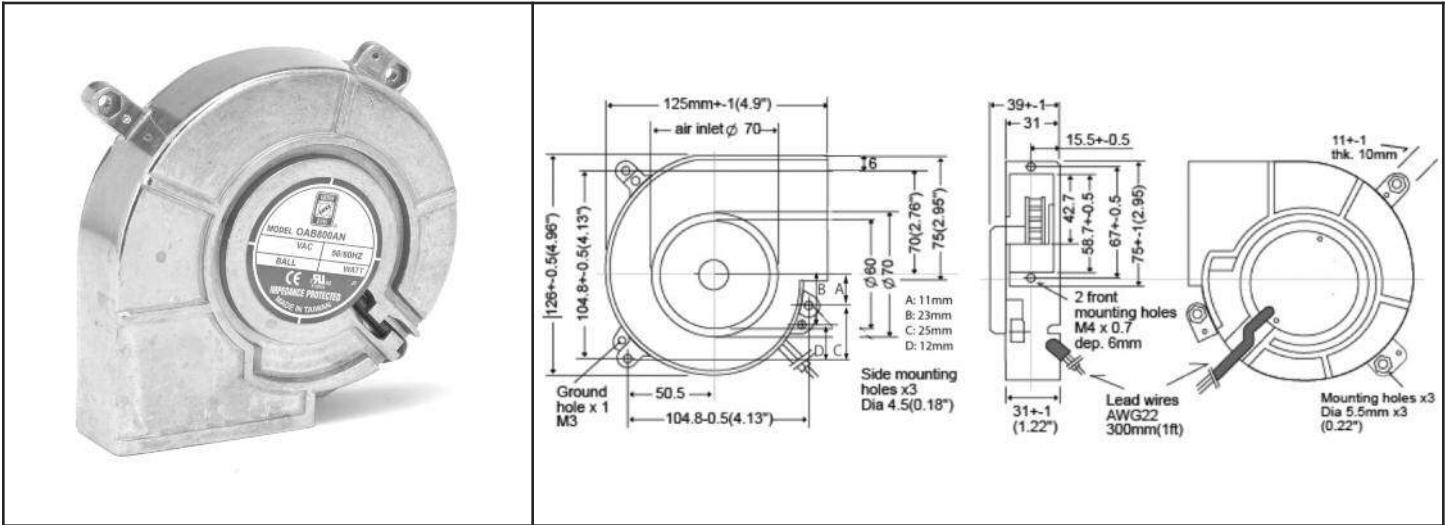

# OAB800AN Series

AC Blower, ball bearing, 115V, 230V  
125 x 126 x 39mm (4.9" x 5" x 1.5")

<b>Side Inlet Blower</b>		<p><b>Operating Temp:</b> Ambient non-condensing allowable thermal range -20C~+75C Storage Temp -30C ~ +80C</p> <p><b>-L10 Life:</b> MTBF life test 85,000 hours at +45C, 40,000 hours at +60C</p> <p><b>-Dielectric Strength:</b> Over 1 min. at 1,500 VAC, 0.5mA, 50/60 Hz</p> <p><b>-Insulation Resistance:</b> Over 100 Mega Ohm at DC 500V</p> <p style="text-align: right;">m0</p>	
<b>Frame &amp; Impeller</b>	Aluminum die-cast shell with UL94V-0 impeller		
<b>Connection</b>	Lead Wires		
<b>Motor</b>	Shaded pole, inner rotor, single phase, impedance protected		
<b>Bearing System</b>	Dual ball - sealed		

Model Number	Speed (RPM)	Airflow (CFM)	Noise (dB)	Volts AC	Input Power (Watts)	Voltage Range	Max. Static Pressure ("H <sub>2</sub> O)
OAB800AN-11-1WB	2,800	30	48	115	18	100~120	0.51
OAB800AN-11-2WB	2,100	22	39	115	12	100~120	0.35
OAB800AN-11-3WB	1,400	14	28	115	9	100~120	0.19
OAB800AN-22-1WB	2,800	30	48	230	18	200~240	0.51
OAB800AN-22-2WB	2,100	22	39	230	12	200~240	0.35
OAB800AN-22-3WB	1,400	14	28	230	9	200~240	0.19