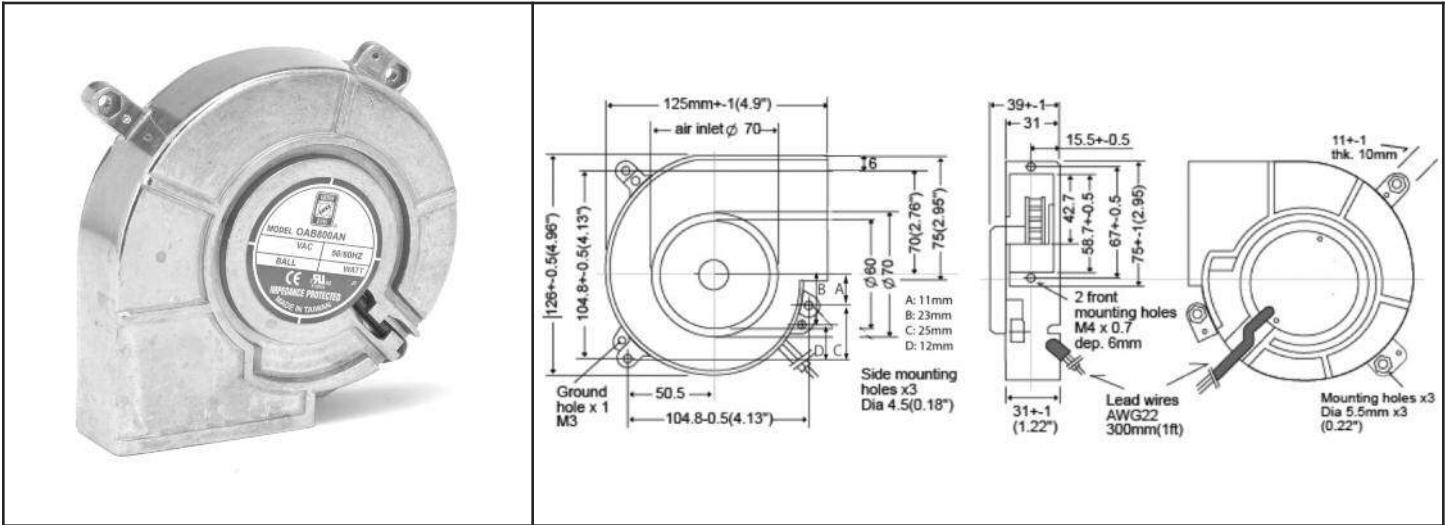

OAB800AN Series

AC Blower, ball bearing, 115V, 230V
125 x 126 x 39mm (4.9" x 5" x 1.5")

Side Inlet Blower		<p>Operating Temp: Ambient non-condensing allowable thermal range -20C~+75C Storage Temp -30C ~ +80C</p> <p>-L10 Life: MTBF life test 85,000 hours at +45C, 40,000 hours at +60C</p> <p>-Dielectric Strength: Over 1 min. at 1,500 VAC, 0.5mA, 50/60 Hz</p> <p>-Insulation Resistance: Over 100 Mega Ohm at DC 500V</p> <p style="text-align: right;">m0</p>	
Frame & Impeller	Aluminum die-cast shell with UL94V-0 impeller		
Connection	Lead Wires		
Motor	Shaded pole, inner rotor, single phase, impedance protected		
Bearing System	Dual ball - sealed		

Model Number	Speed (RPM)	Airflow (CFM)	Noise (dB)	Volts AC	Input Power (Watts)	Voltage Range	Max. Static Pressure ("H ₂ O)
OAB800AN-11-1WB	2,800	30	48	115	18	100~120	0.51
OAB800AN-11-2WB	2,100	22	39	115	12	100~120	0.35
OAB800AN-11-3WB	1,400	14	28	115	9	100~120	0.19
OAB800AN-22-1WB	2,800	30	48	230	18	200~240	0.51
OAB800AN-22-2WB	2,100	22	39	230	12	200~240	0.35
OAB800AN-22-3WB	1,400	14	28	230	9	200~240	0.19