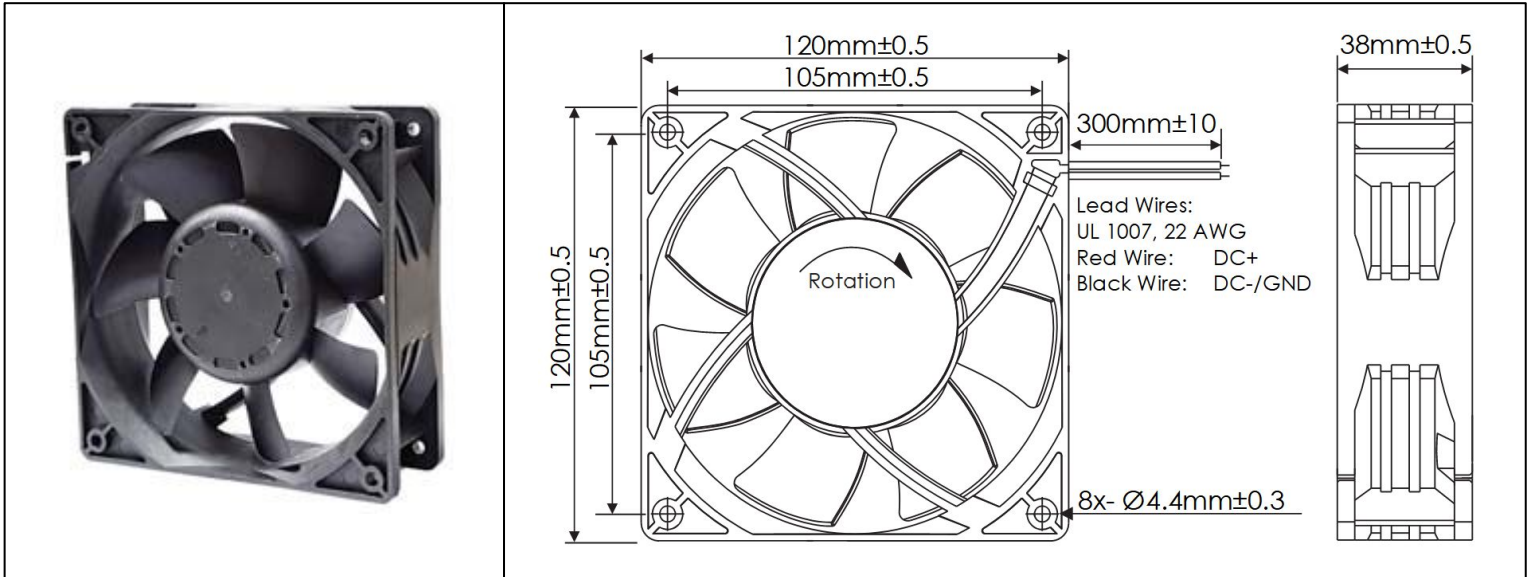

# OD1238 XE Series

DC Fans - 12, 24, 48V  
120mm x 38mm (4.7" x 1.5")

<b>Frame</b>	PBT, UL94 V-0 Plastic	<b>Operating Temperature</b> -20°C ~ +65°C  <b>Storage Temperature</b> -20°C ~ +75°C  <b>Life Expectancy</b> 70,000 Hours (L10 at 40°C)  <b>Available Options</b> PWM & Temp Speed Control Tachometer Output Alarm Output IP55, IP68, IP69K GR-487 Salt Fog Rated  Weight: 0.62 lbs	
<b>Impeller</b>	PBT, UL94 V-0 Plastic		
<b>Connection</b>	2x Leads Wires, 22 AWG		
<b>Motor</b>	Brushless DC, Auto Cutoff, Auto Restart, Electronically Protected, Polarity Protected		
<b>Bearing System</b>	Ball Bearings		
<b>Dielectric Strength</b>	500VDC/min, <1mA		
<b>Insulation Resistance</b>	≥10M Ohm @ 500 VDC		

Part Number	Rated Voltage (Volts DC)	Voltage Range (Volts DC)	Input Power (Watts)	Rated Current (Amps)	Rated Speed (RPM)	Max Airflow (CFM)	Noise Level (dBA)	Max Static Pressure ("H <sub>2</sub> O)
OD1238-12HBXE	12	9 ~ 13.8	46.0	3.8	5175	238.8	62.1	1.10
OD1238-12MBXE	12	9 ~ 13.8	34.0	2.8	4650	209.7	59.3	0.85
OD1238-24HBXE	24	16 ~ 26	46.0	1.9	5175	238.8	62.1	1.10
OD1238-24MBXE	24	16 ~ 26	34.0	1.4	4650	209.7	59.3	0.85
OD1238-48HBXE	48	30 ~ 52.8	44.6	0.9	5175	238.8	62.1	1.10
OD1238-48MBXE	48	30 ~ 52.8	34.0	0.7	4650	209.7	59.3	0.85