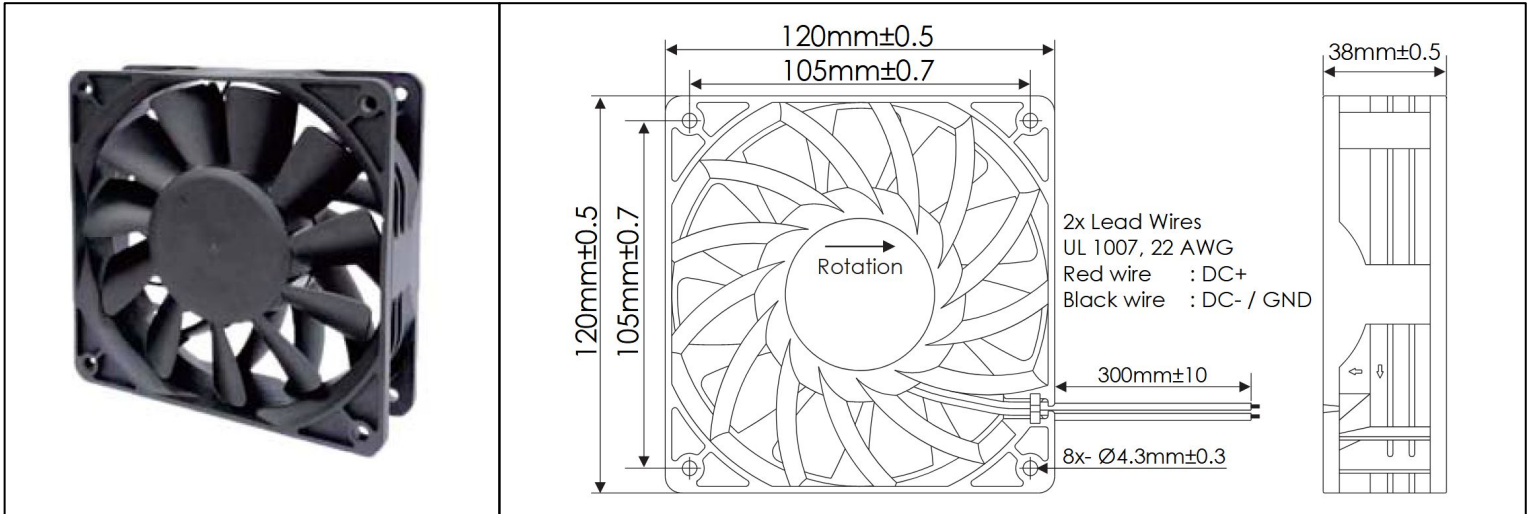

OD1238 VXE Series

DC Fans - 12, 24, 48V
120mm x 38mm (4.7" x 1.5")

Frame	PBT, UL94 V-0 Plastic	Operating Temperature -20°C ~ +65°C Storage Temperature -25°C ~ +70°C Life Expectancy 70,000 Hours (L10 at 40°C) Available Options Tachometer Output Alarm Output PWM Speed Control Input Temperature Speed Control IP Ratings Weight: 0.70 lbs	
Impeller	PBT, UL94 V-0 Plastic		
Connection	2x Lead Wires, 22 AWG		
Motor	Brushless DC, Auto Cutoff, Auto Restart, Polarity Protected, Electronically Protected		
Bearing System	Ball Bearings		
Dielectric Strength	500VDC/min, <1mA		
Insulation Resistance	≥10MΩ @ 500 VDC		

Part Number	Rated Voltage (Volts DC)	Voltage Range (Volts DC)	Input Power (Watts)	Rated Current (Amps)	Rated Speed (RPM)	Max Airflow (CFM)	Noise Level (dBA)	Max Static Pressure ("H ₂ O)
OD1238-12HBVXE	12	9 ~ 13.8	46.3	3.80	4925	235.5	60.6	1.6
OD1238-12MBVXE	12	9 ~ 13.8	34.2	2.80	4450	215.0	58.2	1.3
OD1238-24HHBVXE	24	16 ~ 26	60.0	2.45	5475	258.8	62.3	1.9
OD1238-24HBVXE	24	16 ~ 26	46.3	1.90	4925	235.5	60.4	1.6
OD1238-24MBVXE	24	16 ~ 26	34.2	1.40	4450	215.0	58.2	1.3
OD1238-48H3BVXE	48	30 ~ 52	77.7	1.60	5980	285.2	64.6	2.3
OD1238-48HHBVXE	48	30 ~ 52	56.4	1.15	5475	258.8	62.3	1.9
OD1238-48HBVXE	48	30 ~ 52	45.1	0.90	4925	235.5	60.4	1.6
OD1238-48MBVXE	48	30 ~ 52	34.2	0.70	4450	215.0	58.2	1.3