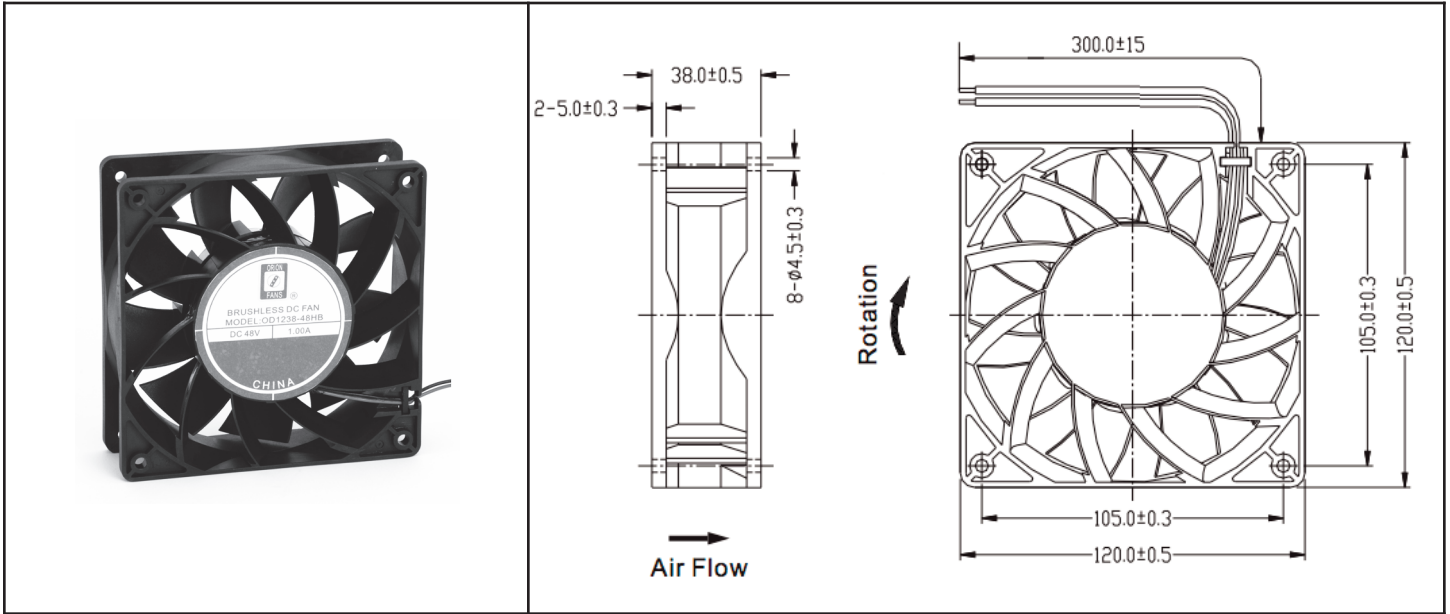

OD1238 VA Series DC Fan Vane Axial High Pressure

High Performance DC Fan 12, 24, 48V
120x38mm (4.7"x 1.5")

Frame & Impeller	PBT, UL94V-0 plastic	Available Options: Tachometer Alarm Thermal Speed Control PWM IP55 Salt Fog Life Expectancy (L10) 65,000 hours (45C) Weight: ~0.78 lbs m4	
Connection	2x Lead wires 24AWG		
Motor	Brushless DC, auto restart, polarity protected		
Bearing System	Dual ball bearing		
Insulation Resistance	10M ohm between leadwire and frame (500VDC)		
Dielectric Strength	1 minute at 500 VAC, max leakage < 500 MicroAmp		
Temperature Range	-20C ~ +75C		
Storage Temperature	-40C ~ +80C		

Model Number	Speed (RPM)	Airflow (CFM)	Noise (dB)	Volts DC	Voltage Range	Amps	Max. Static Pressure ("H ₂ O)
OD1238-12HB-VXC	5000	226	65	12	6~14	3.6	1.35
OD1238-12MB-VXC	4000	189	59	12	6~14	2.0	0.85
OD1238-12LB-VXC	3000	140	52	12	6~14	1.5	0.46
OD1238-24HB-VXC	5000	226	65	24	12~28	1.7	1.35
OD1238-24MB-VXC	4000	189	59	24	12~28	1.1	0.85
OD1238-24LB-VXC	3000	140	52	24	12~28	0.6	0.46
OD1238-48HHB-VXC	6000	283	70	48	24~55	1.3	1.85
OD1238-48HB-VXC	5000	226	65	48	24~55	1.0	1.35
OD1238-48MB-VXC	4000	189	59	48	24~55	0.6	0.85
OD1238-48LB-VXC	3000	140	52	48	24~55	0.4	0.46