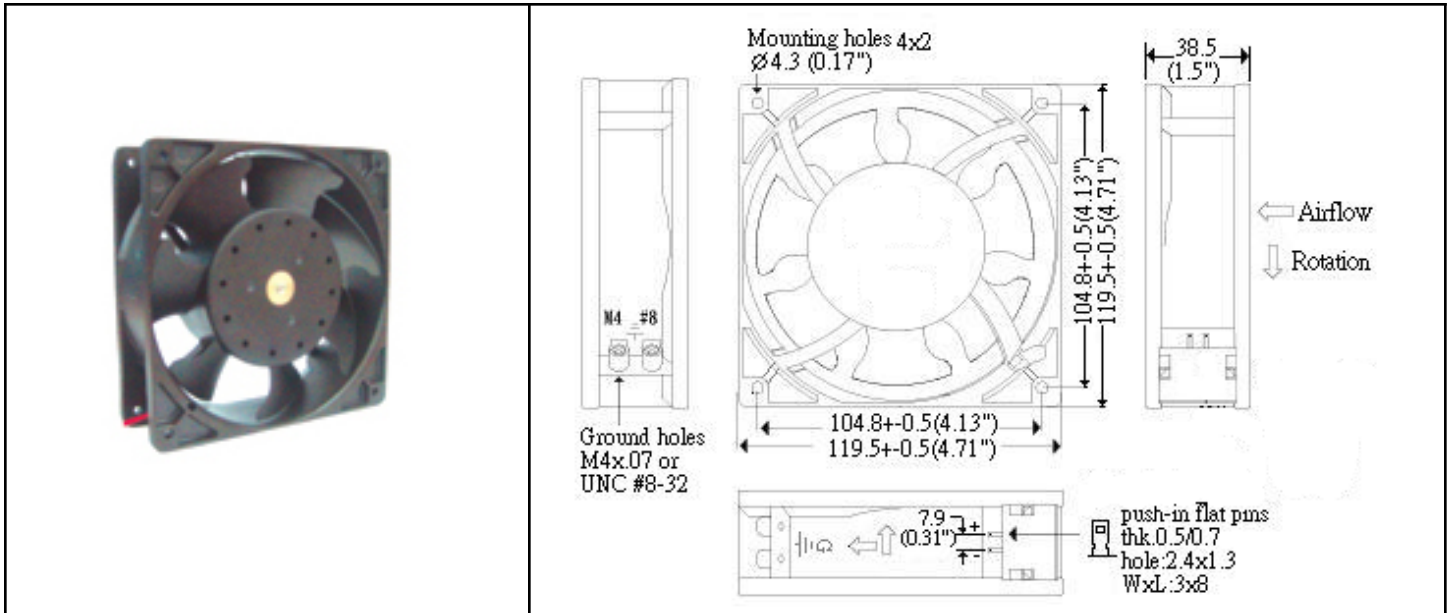

# OD1238AP Series

DC Fan - Metal Frame  
120x38mm (4.7"x 1.5")

Frame	Diecast Aluminum (Black)	<b>Available Options:</b> Tachometer Alarm PWM Lead Wires Metal Impeller  UL No.: E170149	
Impeller	PBT, UL94V-O plastic		
Connection	Terminals		
Motor	Brushless DC, auto restart, polarity protected		
Bearing System	Dual ball bearing		
Insulation Resistance	10M ohm between leadwire and frame (500VDC)		
Dielectric Strength	1 second at 500 VAC, max leakage - 500 MicroAmp		
Temperature Range	-15C ~ +65C		
Life (L10)	65,000 hours (45C)		

Model Number	Speed (RPM)	Airflow (CFM)	Noise (dB)	Volts DC	Input Power (Watts)	Amps	Max. Static Pressure (\"H2O)
OD1238AP-12HTB	3400	135	46	12	10.6	0.88	0.45
OD1238AP-12MTB	2800	108	41	12	6.0	0.50	0.37
OD1238AP-12LTB	1950	70	25	12	2.4	0.20	0.25
OD1238AP-24HTB	3600	140	48	24	10.3	0.43	0.48
OD1238AP-24MTB	3000	118	43	24	5.5	0.23	0.40
OD1238AP-24LTB	1950	70	25	24	3.6	0.15	0.25
OD1238AP-48HTB	3600	140	48	48	10.6	0.22	0.48
OD1238AP-48MTB	3000	118	43	48	5.0	0.10	0.28
OD1238AP-48LTB	1950	70	25	48	3.4	0.07	0.25