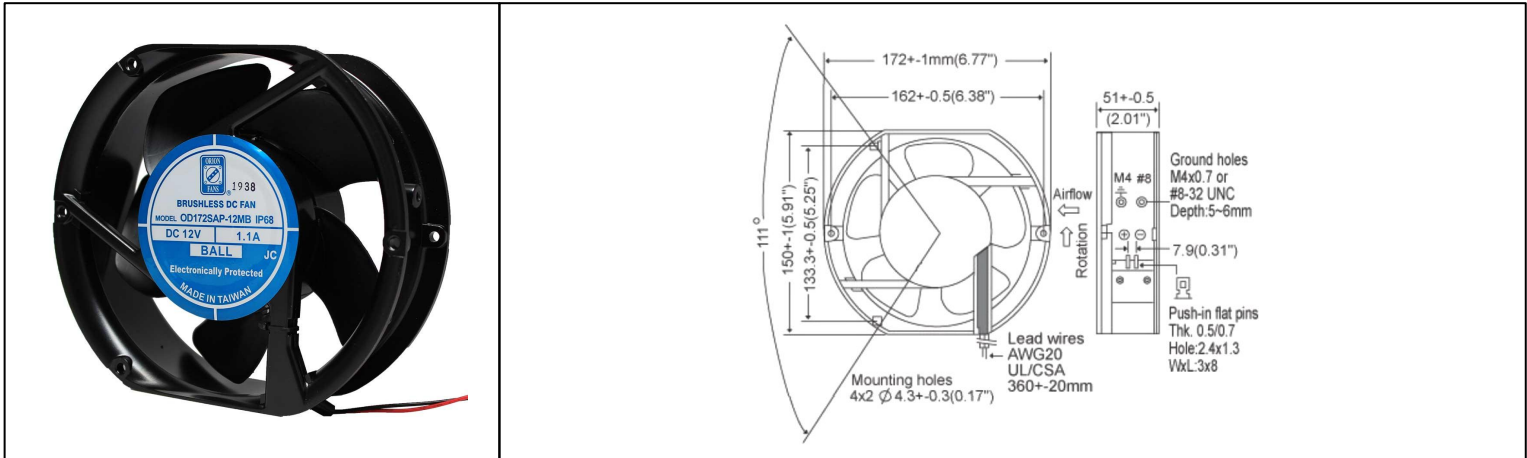

# OD172SAP-IP68 Series

DC Fan, 12, 24, 48V  
172x150x51mm (6.7"x5.9"x2.0")

<b>Frame</b>	Die-cast Aluminum, Black finish	<b>Operating Temperature</b> -15°C ~ +65°C  <b>Storage Temperature</b> -25°C ~ +80°C  <b>Life Expectancy</b> 90,000 hours (L10 at 35°C)  <b>Available Options</b> Tachometer Alarm PWM  Weight: 1.8 lbs m0
<b>Impeller</b>	PBT, UL94 V-0 plastic	
<b>Connection</b>	2x Lead wires 20 AWG	
<b>Motor</b>	Brushless DC, Auto Restart, Polarity Protected, Electronically Protected, IP68	
<b>Bearing System</b>	Dual Ball Bearings	
<b>Dielectric Strength</b>	500VAC/min	
<b>Insulation Resistance</b>	10M ohm between leadwires and frame (500 VDC)	

Part Number	Rated Voltage	Input Power	Rated Current	Rated Speed (RPM)	Airflow (CFM)	Noise Level (dB)	Max. Static Pressure
OD172SAP-12MBIP68	12 VDC	13.2 W	1.1 A	2500	180	42	0.51"H <sub>2</sub> O
OD172SAP-12LBIP68	12 VDC	5.5 W	0.45 A	1600	125	32	0.35"H <sub>2</sub> O
OD172SAP-24HHBIP68	24 VDC	50.4 W	2.1 A	3900	300	57	0.98"H <sub>2</sub> O
OD172SAP-24HBIP68	24 VDC	24.0 W	0.97 A	3300	235	52	0.79"H <sub>2</sub> O
OD172SAP-24MBIP68	24 VDC	13.0 W	0.52 A	2500	180	42	0.51"H <sub>2</sub> O
OD172SAP-24LBIP68	24 VDC	5.0 W	0.20 A	1600	125	32	0.35"H <sub>2</sub> O
OD172SAP-48HHBIP68	48 VDC	49.4 W	1.03 A	3900	300	57	0.98"H <sub>2</sub> O
OD172SAP-48HBIP68	48 VDC	23.5 W	0.48 A	3300	235	52	0.79"H <sub>2</sub> O
OD172SAP-48MBIP68	48 VDC	14.5 W	0.30 A	2500	180	42	0.51"H <sub>2</sub> O
OD172SAP-48LBIP68	48 VDC	5.8 W	0.12 A	1600	125	32	0.35"H <sub>2</sub> O