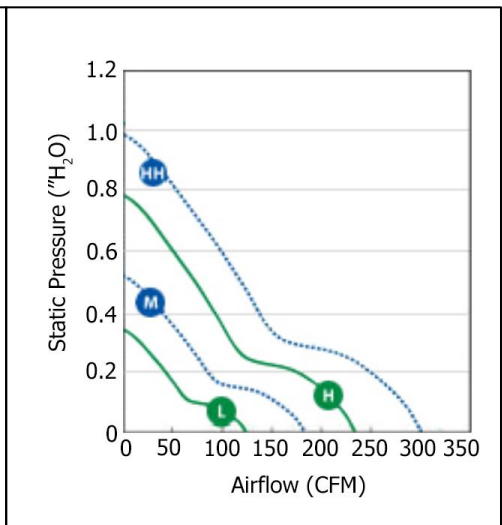

# OD172SAP-IP68 Series

DC Fan, 12, 24, 48V  
172x150x51mm (6.7"x5.9"x2.0")

<b>Frame</b>	Die-cast Aluminum, Black finish	<b>Operating Temperature</b> -15°C ~ +65°C  <b>Storage Temperature</b> -25°C ~ +80°C  <b>Life Expectancy</b> 90,000 hours (L10 at 35°C)  <b>Available Options</b> Tachometer Alarm PWM  Weight: 1.8 lbs m0
<b>Impeller</b>	PBT, UL94 V-0 plastic	
<b>Connection</b>	2x Lead wires 20 AWG	
<b>Motor</b>	Brushless DC, Auto Restart, Polarity Protected, Electronically Protected, IP68	
<b>Bearing System</b>	Dual Ball Bearings	
<b>Dielectric Strength</b>	500VAC/min	
<b>Insulation Resistance</b>	10M ohm between leadwires and frame (500 VDC)	

Part Number	Rated Voltage	Input Power	Rated Current	Rated Speed (RPM)	Airflow (CFM)	Noise Level (dB)	Max. Static Pressure
OD172SAP-12MBIP68	12 VDC	13.2 W	1.1 A	2500	180	42	0.51"H <sub>2</sub> O
OD172SAP-12LBIP68	12 VDC	5.5 W	0.45 A	1600	125	32	0.35"H <sub>2</sub> O
OD172SAP-24HHBIP68	24 VDC	50.4 W	2.1 A	3900	300	57	0.98"H <sub>2</sub> O
OD172SAP-24HBIP68	24 VDC	24.0 W	0.97 A	3300	235	52	0.79"H <sub>2</sub> O
OD172SAP-24MBIP68	24 VDC	13.0 W	0.52 A	2500	180	42	0.51"H <sub>2</sub> O
OD172SAP-24LBIP68	24 VDC	5.0 W	0.20 A	1600	125	32	0.35"H <sub>2</sub> O
OD172SAP-48HHBIP68	48 VDC	49.4 W	1.03 A	3900	300	57	0.98"H <sub>2</sub> O
OD172SAP-48HBIP68	48 VDC	23.5 W	0.48 A	3300	235	52	0.79"H <sub>2</sub> O
OD172SAP-48MBIP68	48 VDC	14.5 W	0.30 A	2500	180	42	0.51"H <sub>2</sub> O
OD172SAP-48LBIP68	48 VDC	5.8 W	0.12 A	1600	125	32	0.35"H <sub>2</sub> O