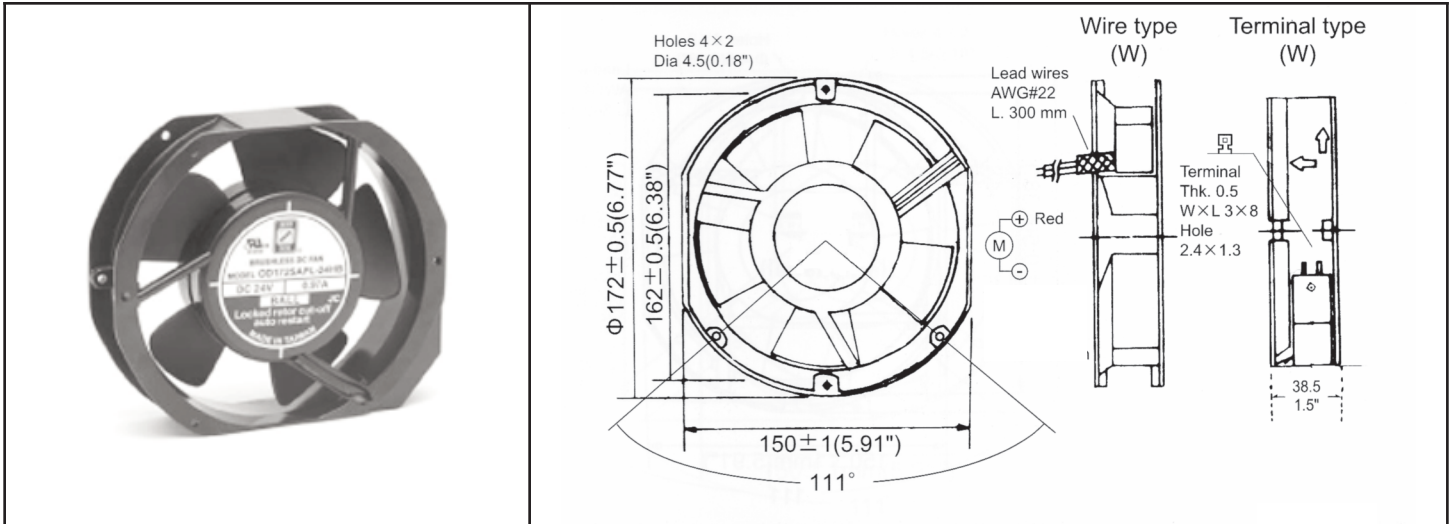

OD172SAPL Series

DC Fan - 12, 24, 48V
172x150x38mm (6.7"x 5.9"x 1.5")

Frame	Diecast Aluminum	Available Options: Tachometer Alarm Thermistor Speed Control PWM Speed Control Constant Speed <u>Life Expectancy (L10)</u> Ball - 60,000 hrs (45C) <u>Operating Temperature</u> Ball: -20C ~ +75C Weight: ~1.7 lbs m0	
Impeller	PBT, UL94V-0 plastic		
Connection	2x Lead wires, AWG22 or terminals		
Motor	Brushless DC, auto restart, polarity protected		
Bearing System	Dual ball bearing		
Insulation Resistance	10M ohm between leadwire and frame (500VDC)		
Dielectric Strength	1 minute at 500 VAC, max leakage < 500 MicroAmp		
Storage Temperature	-40C ~ +80C		

Model Number	Speed (RPM)	Airflow (CFM)	Noise (dB)	Volts DC	Voltage Range	Amps	Max. Static Pressure ("H ₂ O)
OD172SAPL-12H *	4000	225	55	12	7~14	1.99	0.73
OD172SAPL-12M *	3300	190	45	12	7~14	1.10	0.51
OD172SAPL-12L *	2000	120	40	12	7~14	0.45	0.35
OD172SAPL-24H *	4000	225	55	24	15~27	0.97	0.73
OD172SAPL-24M *	2800	190	45	24	15~27	0.52	0.51
OD172SAPL-24L *	2000	120	40	24	15~27	0.20	0.35
OD172SAPL-48H *	4000	225	55	48	28~53	0.48	0.73
OD172SAPL-48M *	2800	190	45	48	28~53	0.30	0.51
OD172SAPL-48L *	2000	120	40	48	28~53	0.12	0.35