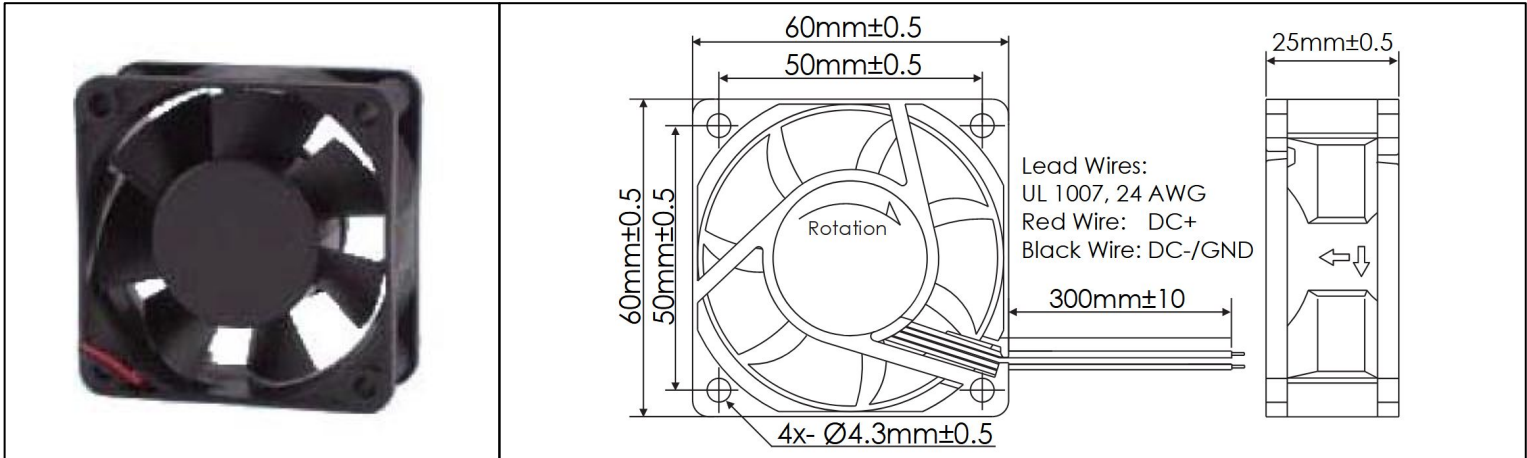

# OD6025 XE Series

DC Fans - 12, 24, 48V  
60mm x 25mm (2.4" x 1.0")

<b>Frame</b>	PBT, UL94 V-0 Plastic	<b>Operating Temperature</b> -20°C ~ +65°C  <b>Storage Temperature</b> -20°C ~ +75°C  <b>Life Expectancy</b> 70,000 Hours (L10 at 40°C)  <b>Available Options</b> Tachometer Output Alarm Output PWM Speed Control Input IP and Salt Fog Ratings  Weight: 0.14 lbs
<b>Impeller</b>	PBT, UL94 V-0 Plastic	
<b>Connection</b>	2x Wire Leads, 24 AWG	
<b>Motor</b>	Brushless DC, Auto Cutoff, Auto Restart, Polarity Protected, Electronically Protected	
<b>Bearing System</b>	Ball Bearings	
<b>Dielectric Strength</b>	500VDC/min, <1mA	
<b>Insulation Resistance</b>	≥10MΩ @ 500 VDC	