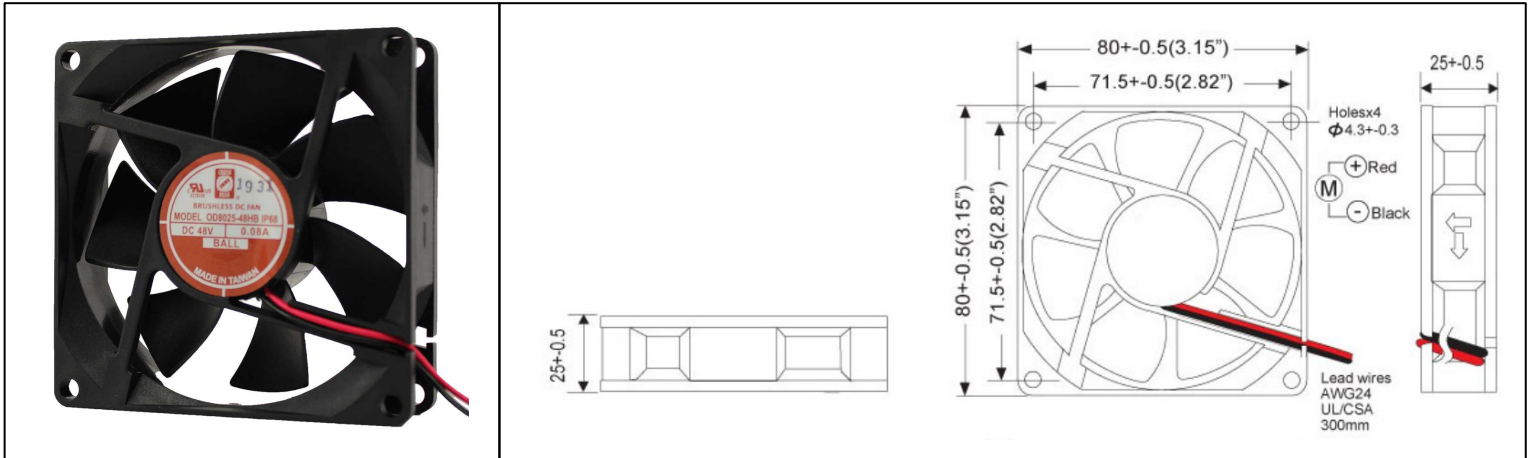

OD8025-IP68 Series

DC Fan, 12, 24, 48V
80x25mm (3.15"x1.0")

Frame	PBT, UL94 V-0 plastic	Operating Temperature -15°C ~ +65°C Storage Temperature -25°C ~ +70°C Life Expectancy 60,000 hours (L10 at 45°C) Available Options Tachometer Alarm PWM 5V Available Weight: 0.19 lbs m0
Impeller	PBT, UL94 V-0 plastic	
Connection	2x Lead wires 24 AWG	
Motor	Brushless DC, Auto Restart, Polarity Protected, Electronically Protected, IP68	
Bearing System	Dual Ball Bearings	
Dielectric Strength	500VAC/min	
Insulation Resistance	10M ohm between leadwires and frame (500 VDC)	

Part Number	Rated Voltage	Input Power	Rated Current	Rated Speed (RPM)	Airflow (CFM)	Noise Level (dB)	Max. Static Pressure
OD8025-12HHBIP68	12 VDC	2.2 W	0.18 A	3800	48	35	0.26"H ₂ O
OD8025-12HBIP68	12 VDC	2.2 W	0.18 A	3300	40	33	0.23"H ₂ O
OD8025-12MBIP68	12 VDC	1.8 W	0.15 A	2700	32	28	0.16"H ₂ O
OD8025-12LBIP68	12 VDC	1.4 W	0.12 A	2000	22	21	0.10"H ₂ O
OD8025-24HHBIP68	24 VDC	2.9 W	0.20 A	3800	48	35	0.26"H ₂ O
OD8025-24HBIP68	24 VDC	2.9 W	0.12 A	3300	40	33	0.23"H ₂ O
OD8025-24MBIP68	24 VDC	2.4 W	0.10 A	2700	32	28	0.16"H ₂ O
OD8025-24LBIP68	24 VDC	2.0 W	0.08 A	2000	22	21	0.10"H ₂ O
OD8025-48HHBIP68	48 VDC	3.8 W	0.08 A	3800	48	35	0.26"H ₂ O
OD8025-48HBIP68	48 VDC	3.8 W	0.08 A	3300	40	33	0.23"H ₂ O