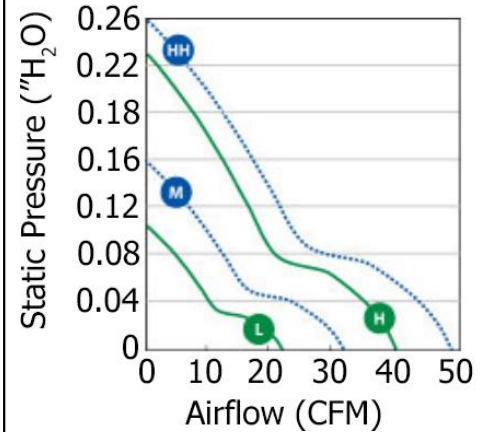

OD8025-IP68 Series

DC Fan, 12, 24, 48V
80x25mm (3.15"x1.0")

Frame	PBT, UL94 V-0 plastic	Operating Temperature -15°C ~ +65°C Storage Temperature -25°C ~ +70°C Life Expectancy 60,000 hours (L10 at 45°C) Available Options Tachometer Alarm PWM 5V Available Weight: 0.19 lbs m0
Impeller	PBT, UL94 V-0 plastic	
Connection	2x Lead wires 24 AWG	
Motor	Brushless DC, Auto Restart, Polarity Protected, Electronically Protected, IP68	
Bearing System	Dual Ball Bearings	
Dielectric Strength	500VAC/min	
Insulation Resistance	10M ohm between leadwires and frame (500 VDC)	

Part Number	Rated Voltage	Input Power	Rated Current	Rated Speed (RPM)	Airflow (CFM)	Noise Level (dB)	Max. Static Pressure
OD8025-12HHBIP68	12 VDC	2.2 W	0.18 A	3800	48	35	0.26"H ₂ O
OD8025-12HBIP68	12 VDC	2.2 W	0.18 A	3300	40	33	0.23"H ₂ O
OD8025-12MBIP68	12 VDC	1.8 W	0.15 A	2700	32	28	0.16"H ₂ O
OD8025-12LBIP68	12 VDC	1.4 W	0.12 A	2000	22	21	0.10"H ₂ O
OD8025-24HHBIP68	24 VDC	2.9 W	0.20 A	3800	48	35	0.26"H ₂ O
OD8025-24HBIP68	24 VDC	2.9 W	0.12 A	3300	40	33	0.23"H ₂ O
OD8025-24MBIP68	24 VDC	2.4 W	0.10 A	2700	32	28	0.16"H ₂ O
OD8025-24LBIP68	24 VDC	2.0 W	0.08 A	2000	22	21	0.10"H ₂ O
OD8025-48HHBIP68	48 VDC	3.8 W	0.08 A	3800	48	35	0.26"H ₂ O
OD8025-48HBIP68	48 VDC	3.8 W	0.08 A	3300	40	33	0.23"H ₂ O