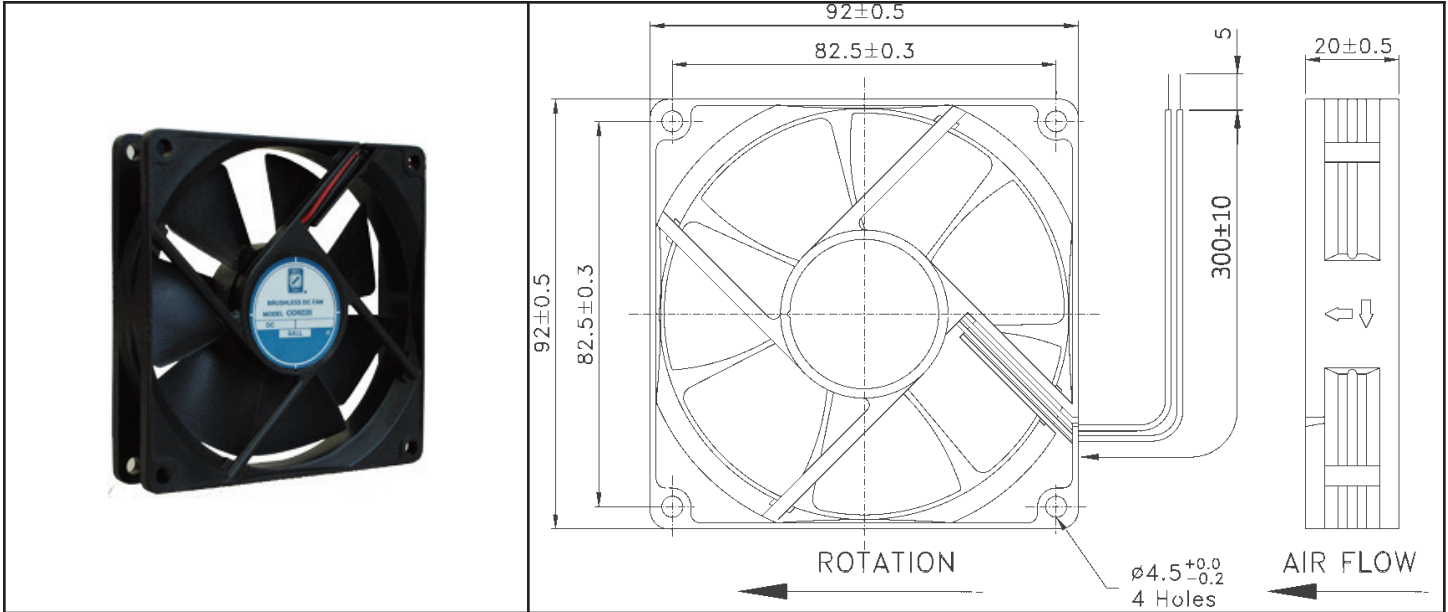

# OD9220 Series

DC Fan - 12, 24V  
92x20mm (3.6"x 0.79")

Frame & Impeller	PBT, UL94V-0 plastic	<b>Available Options</b>  Tachometer - Open Collector Locked Rotor Alarm  Weight: ~0.19 lbs  <b>Life Expectancy (L10)</b> 65,000 hours (45C)  m1	
Connection	2x Lead wires 24AWG		
Motor	Brushless DC, auto restart, polarity protected		
Bearing System	Dual ball bearing		
Insulation Resistance	10M ohm between leadwire and frame (500VDC)		
Dielectric Strength	1 minute at 500 VAC, max leakage < 500 MicroAmp		
Temperature Range	-10C ~ 70C		
Storage Temperature	-40C ~ +80C		

\* Indicate "B" to specify Ball bearing or "S" to specify Sleeve bearing