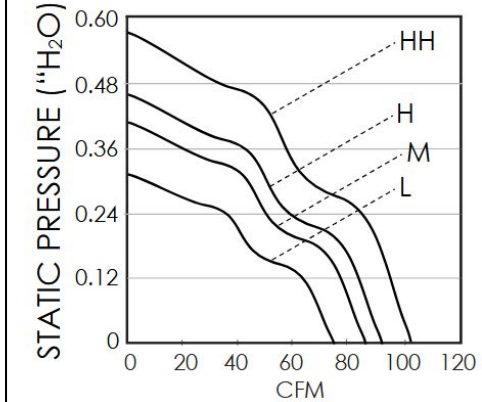

OD9225 XE Series

DC Fans - 12, 24, 48V
92mm x 25mm (3.6" x 1.0")

Frame	PBT, UL94 V-0 Plastic	Operating Temperature -20°C ~ +65°C Storage Temperature -20°C ~ +75°C Life Expectancy 70,000 Hours (L10 at 40°C) Available Options Tachometer Output Alarm Output PWM Speed Control Input IP Ratings Weight: 0.18 lbs
Impeller	PBT, UL94 V-0 Plastic	
Connection	2x Lead Wires, 24 AWG	
Motor	Brushless DC, Auto Cutoff, Auto Restart, Polarity Protected, Electronically Protected	
Bearing System	Ball Bearings	
Dielectric Strength	500VDC/min, <1mA	
Insulation Resistance	≥10MΩ @ 500V DC	

Part Number	Rated Voltage (Volts DC)	Voltage Range (Volts DC)	Input Power (Watts)	Rated Current (Amps)	Rated Speed (RPM)	Max Airflow (CFM)	Noise Level (dBA)	Max Static Pressure ("H ₂ O)
OD9225-12HHBXE	12 VDC	8 ~ 13.8	10.3	0.85	5475	102.7	55.2	0.58"
OD9225-12HBXE	12 VDC	8 ~ 13.8	8.4	0.70	5000	93.8	53	0.47"
OD9225-12MBXE	12 VDC	8 ~ 13.8	5.5	0.45	4490	84.6	50.2	0.40"
OD9225-12LBXE	12 VDC	8 ~ 13.8	4.3	0.35	4000	75.7	48.0	0.31"
OD9225-24HHBXE	24 VDC	15 ~ 26	10.3	0.43	5475	102.7	55.2	0.58"
OD9225-24HBXE	24 VDC	15 ~ 26	8.4	0.35	5000	93.8	53	0.47"
OD9225-24MBXE	24 VDC	15 ~ 26	5.5	0.23	4490	84.6	50.2	0.40"
OD9225-24LBXE	24 VDC	15 ~ 26	4.4	0.19	4000	75.7	48.0	0.31"
OD9225-48HHBXE	48 VDC	28 ~ 52	10.2	0.20	5475	102.7	55.2	0.58"
OD9225-48HBXE	48 VDC	28 ~ 52	8.1	0.15	5000	93.8	53	0.47"
OD9225-48MBXE	48 VDC	28 ~ 52	5.3	0.10	4490	84.6	50.2	0.40"
OD9225-48LBXE	48 VDC	28 ~ 52	4.0	0.06	4000	75.7	48.0	0.31"