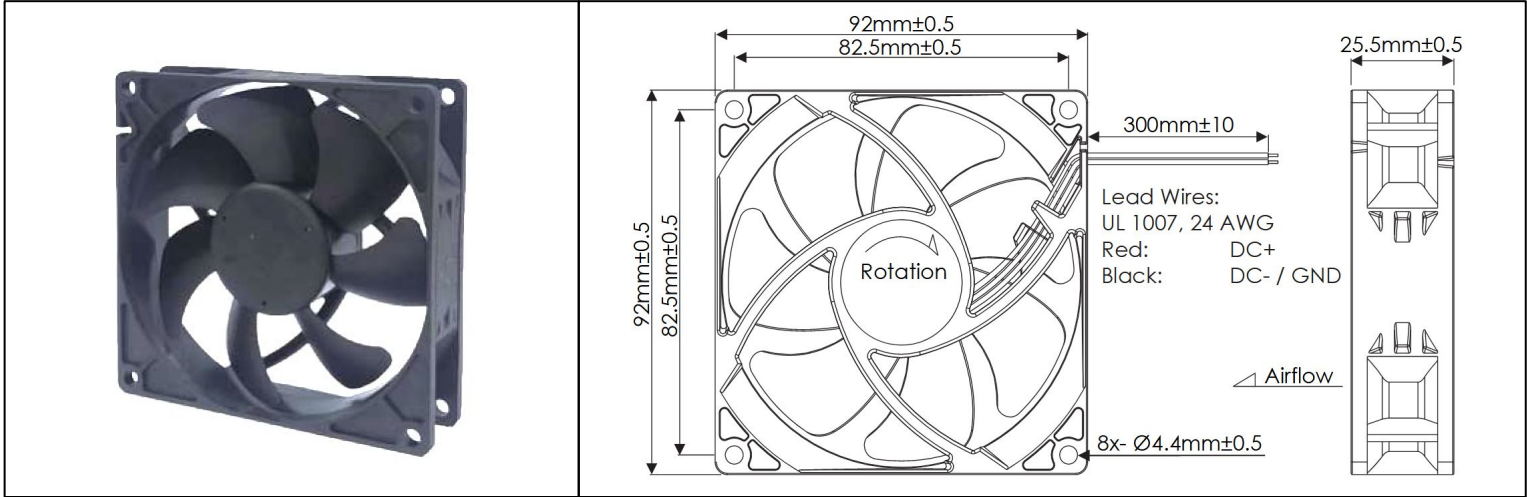

OD9225 XE Series

DC Fans - 12, 24, 48V
92mm x 25mm (3.6" x 1.0")

Frame	PBT, UL94 V-0 Plastic	Operating Temperature -20°C ~ +65°C Storage Temperature -20°C ~ +75°C Life Expectancy 70,000 Hours (L10 at 40°C) Available Options Tachometer Output Alarm Output PWM Speed Control Input IP Ratings Weight: 0.18 lbs
Impeller	PBT, UL94 V-0 Plastic	
Connection	2x Lead Wires, 24 AWG	
Motor	Brushless DC, Auto Cutoff, Auto Restart, Polarity Protected, Electronically Protected	
Bearing System	Ball Bearings	
Dielectric Strength	500VDC/min, <1mA	
Insulation Resistance	≥10MΩ @ 500V DC	

Part Number	Rated Voltage (Volts DC)	Voltage Range (Volts DC)	Input Power (Watts)	Rated Current (Amps)	Rated Speed (RPM)	Max Airflow (CFM)	Noise Level (dBA)	Max Static Pressure ("H ₂ O)
OD9225-12HHBXE	12 VDC	8 ~ 13.8	10.3	0.85	5475	102.7	55.2	0.58"
OD9225-12HBXE	12 VDC	8 ~ 13.8	8.4	0.70	5000	93.8	53	0.47"
OD9225-12MBXE	12 VDC	8 ~ 13.8	5.5	0.45	4490	84.6	50.2	0.40"
OD9225-12LBXE	12 VDC	8 ~ 13.8	4.3	0.35	4000	75.7	48.0	0.31"
OD9225-24HHBXE	24 VDC	15 ~ 26	10.3	0.43	5475	102.7	55.2	0.58"
OD9225-24HBXE	24 VDC	15 ~ 26	8.4	0.35	5000	93.8	53	0.47"
OD9225-24MBXE	24 VDC	15 ~ 26	5.5	0.23	4490	84.6	50.2	0.40"
OD9225-24LBXE	24 VDC	15 ~ 26	4.4	0.19	4000	75.7	48.0	0.31"
OD9225-48HHBXE	48 VDC	28 ~ 52	10.2	0.20	5475	102.7	55.2	0.58"
OD9225-48HBXE	48 VDC	28 ~ 52	8.1	0.15	5000	93.8	53	0.47"
OD9225-48MBXE	48 VDC	28 ~ 52	5.3	0.10	4490	84.6	50.2	0.40"
OD9225-48LBXE	48 VDC	28 ~ 52	4.0	0.06	4000	75.7	48.0	0.31"