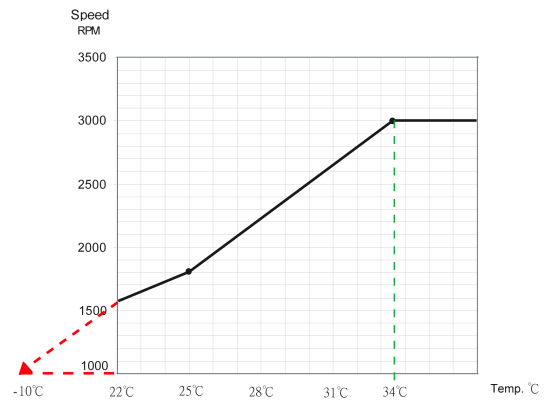

Spot Cooling

Extend the Life
of Your Equipment

OD9225-SPOT - Instant smart cooling for small spaces

92x25mm thermally controlled fan.

Spot Cooler Kit	OD9225-SPOT Part Number - 193141791 Includes: 92x25mm Fan * 1 fan guard Power adapter with 6' cord
Fan ID	OD9225-12HB03
VOLTAGE INPUT	120VAC / 60Hz
INPUT POWER	19 Watts
DC Nominal Current	0.29 A
DC Locked Current	0.31 A
Rated Speed (RPM)	1500 RPM @22C 3000 RPM @34C
Airflow	25CFM @22C / 50CFM @34C
Noise Level (dB)	23/35
Max. Static Pressure	0.18" H ₂ O
Bearing System	Dual Ball
Frame & Impeller	PBT, UL94V-O plastic
Motor	Brushless DC, auto restart, polarity protected.
Bearing System	Dual ball bearing
Insulation Resistance	10M ohm between leadwire and frame (500VDC)
Dielectric Strength	1 second at 500 VAC, max leakage - 500 MicroAmp
Operation Temperature	-10C ~ +70C
Life (L10)	60,000 hours @ 40c