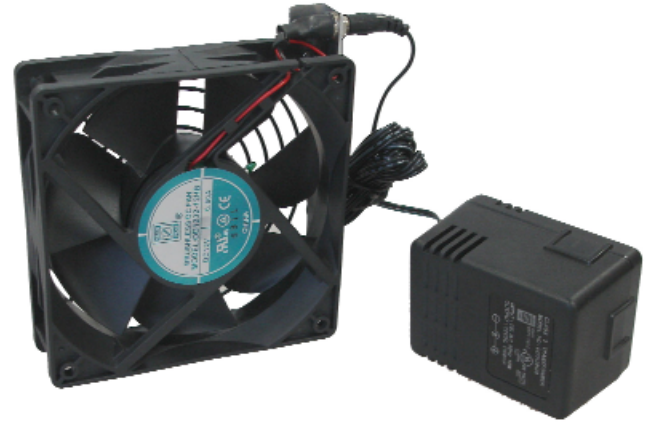

Spot Cooling

Extend the Life
of Your Equipment

OD9225-SPOT - Instant smart cooling for small spaces

92x25mm thermally controlled fan.

Spot Cooler Kit	OD9225-SPOT Part Number - 193141791 Includes: 92x25mm Fan * 1 fan guard Power adapter with 6' cord
Fan ID	OD9225-12HB03
VOLTAGE INPUT	120VAC / 60Hz
INPUT POWER	19 Watts
DC Nominal Current	0.29 A
DC Locked Current	0.31 A
Rated Speed (RPM)	1500 RPM @22C 3000 RPM @34C
Airflow	25CFM @22C / 50CFM @34C
Noise Level (dB)	23/35
Max. Static Pressure	0.18" H ₂ O
Bearing System	Dual Ball
Frame & Impeller	PBT, UL94V-O plastic
Motor	Brushless DC, auto restart, polarity protected.
Bearing System	Dual ball bearing
Insulation Resistance	10M ohm between leadwire and frame (500VDC)
Dielectric Strength	1 second at 500 VAC, max leakage - 500 MicroAmp
Operation Temperature	-10C ~ +70C
Life (L10)	60,000 hours @ 40c

Patent Pending

X-ON Electronics

Largest Supplier of Electrical and Electronic Components

Click to view similar products for [AC Fans](#) category:

Click to view products by [Orion](#) manufacturer:

Other Similar products are found below :