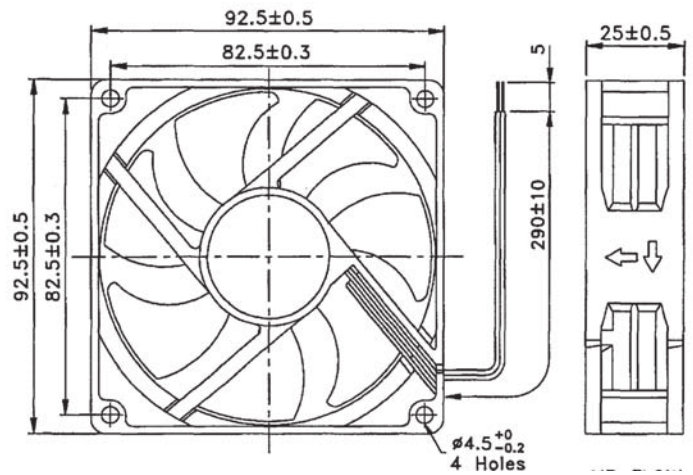

Spot Cooling

Extend the Life
of Your Equipment

OD9225-SPOT - Instant smart cooling for small spaces

92x25mm thermally controlled fan.

Spot Cooler Kit	OD9225-SPOT Part Number - 193141791 Includes: 92x25mm Fan * 1 fan guard Power adapter with 6' cord
Fan ID	OD9225-12HB03
VOLTAGE INPUT	120VAC / 60Hz
INPUT POWER	19 Watts
DC Nominal Current	0.29 A
DC Locked Current	0.31 A
Rated Speed (RPM)	1500 RPM @22C 3000 RPM @34C
Airflow	25CFM @22C / 50CFM @34C
Noise Level (dB)	23/35
Max. Static Pressure	0.18" H ₂ O
Bearing System	Dual Ball
Frame & Impeller	PBT, UL94V-O plastic
Motor	Brushless DC, auto restart, polarity protected.
Bearing System	Dual ball bearing
Insulation Resistance	10M ohm between leadwire and frame (500VDC)
Dielectric Strength	1 second at 500 VAC, max leakage - 500 MicroAmp
Operation Temperature	-10C ~ +70C
Life (L10)	60,000 hours @ 40c